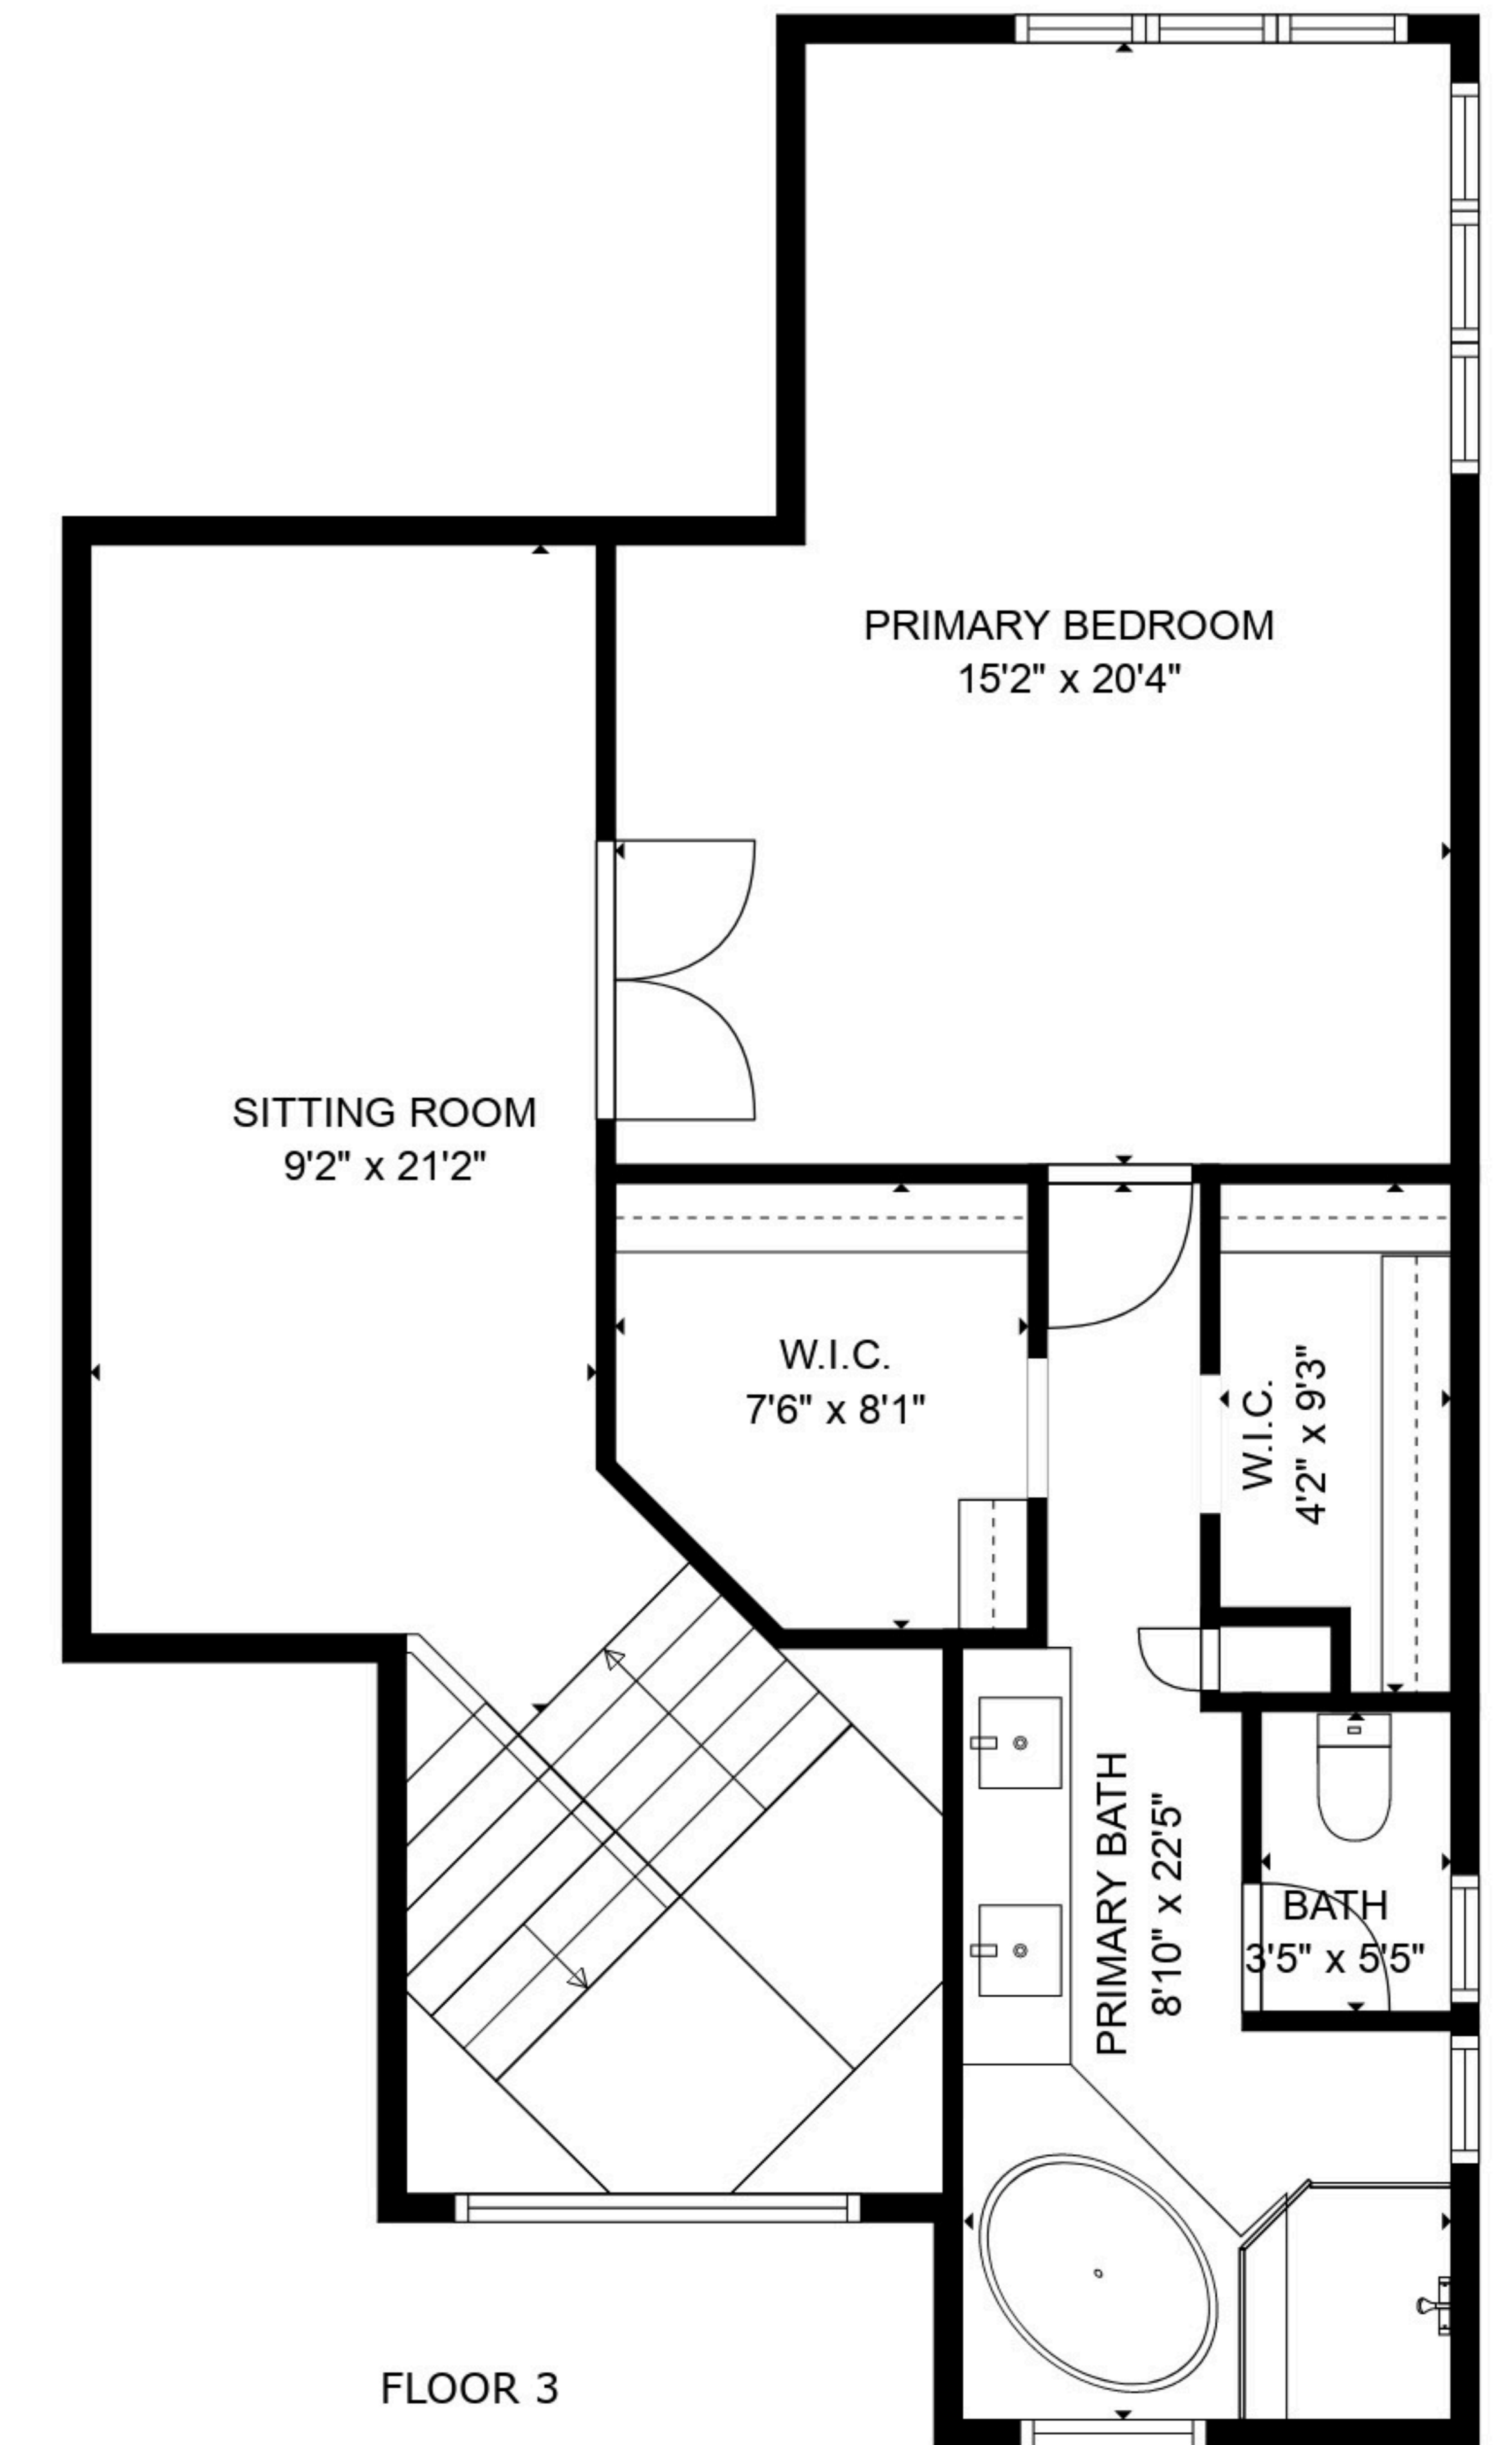

FLOOR 1

FLOOR 2

FLOOR 3

TOTAL: 3336 sq. ft
 Below Ground: 983 sq. ft, FLOOR 2: 1532 sq. ft, FLOOR 3: 821 sq. ft
 EXCLUDED AREAS: ELECTRICAL ROOM: 199 sq. ft, STORAGE: 204 sq. ft, GARAGE: 445 sq. ft

SIZES AND DIMENSIONS ARE APPROXIMATE, ACTUAL MAY VARY.