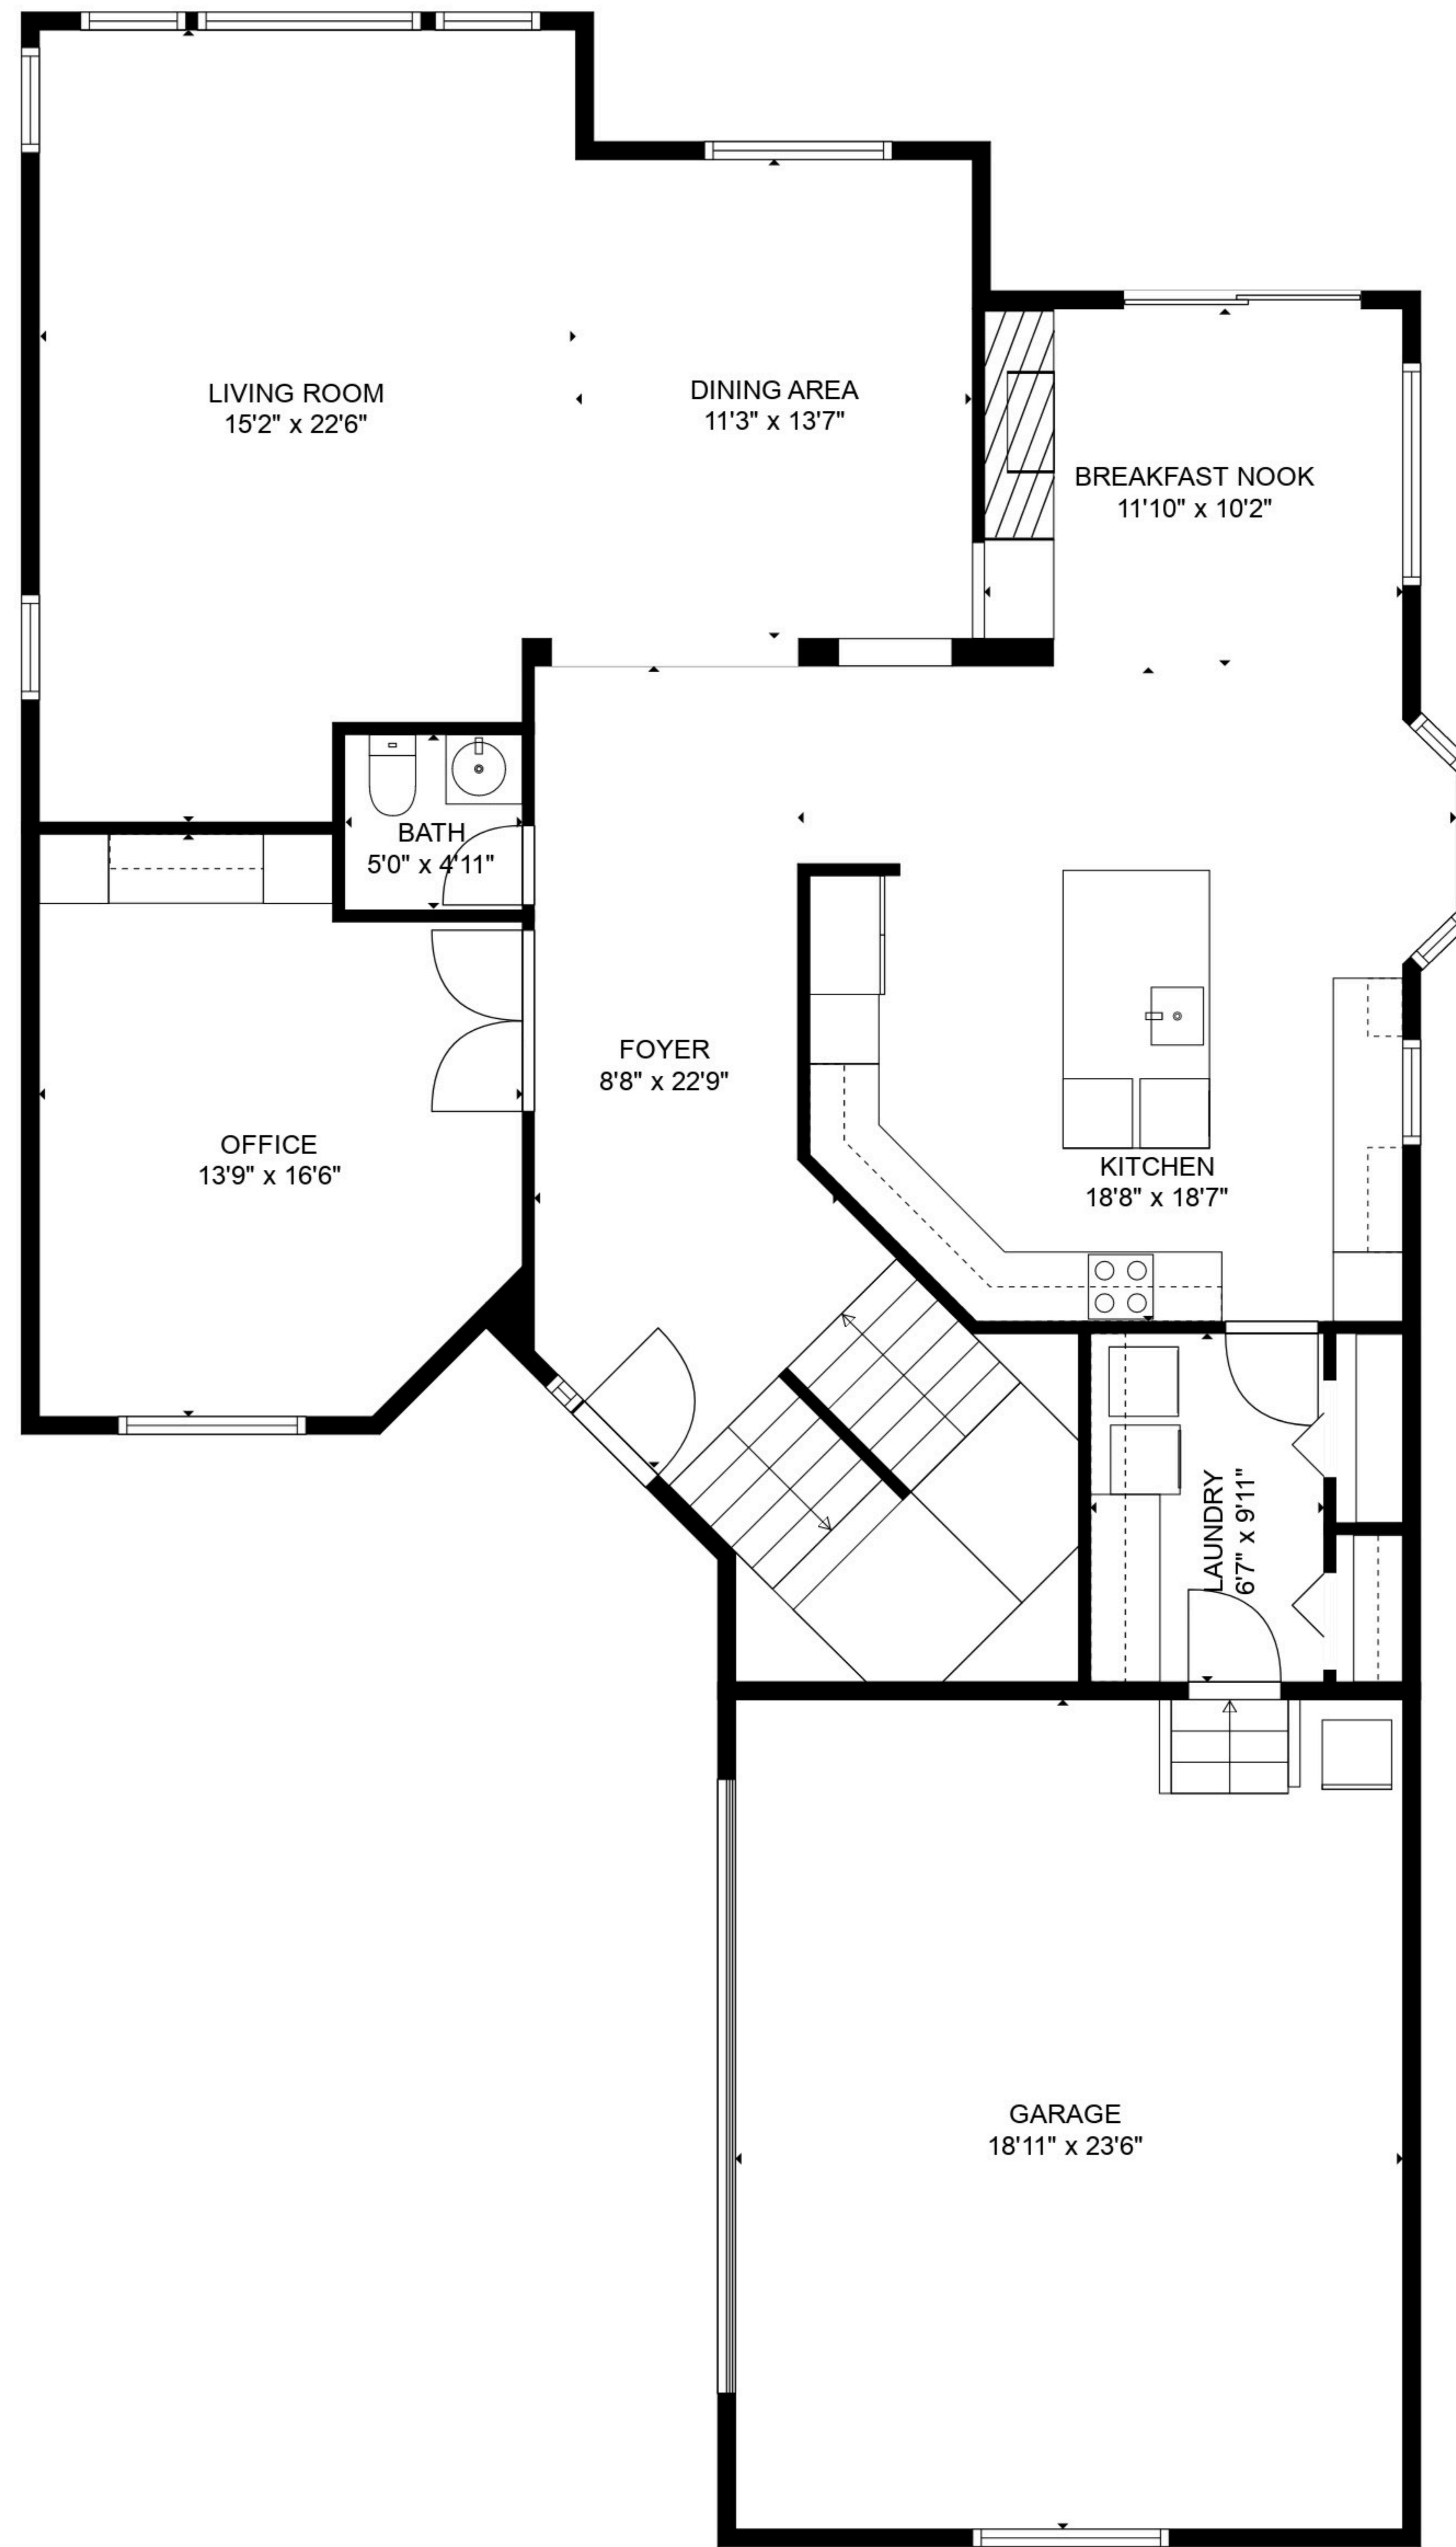

FLOOR 1

FLOOR 2

FLOOR 3

TOTAL: 3336 sq. ft
 Below Ground: 983 sq. ft, FLOOR 2: 1532 sq. ft, FLOOR 3: 821 sq. ft
 EXCLUDED AREAS: ELECTRICAL ROOM: 199 sq. ft, STORAGE: 204 sq. ft, GARAGE: 445 sq. ft

SIZES AND DIMENSIONS ARE APPROXIMATE, ACTUAL MAY VARY.