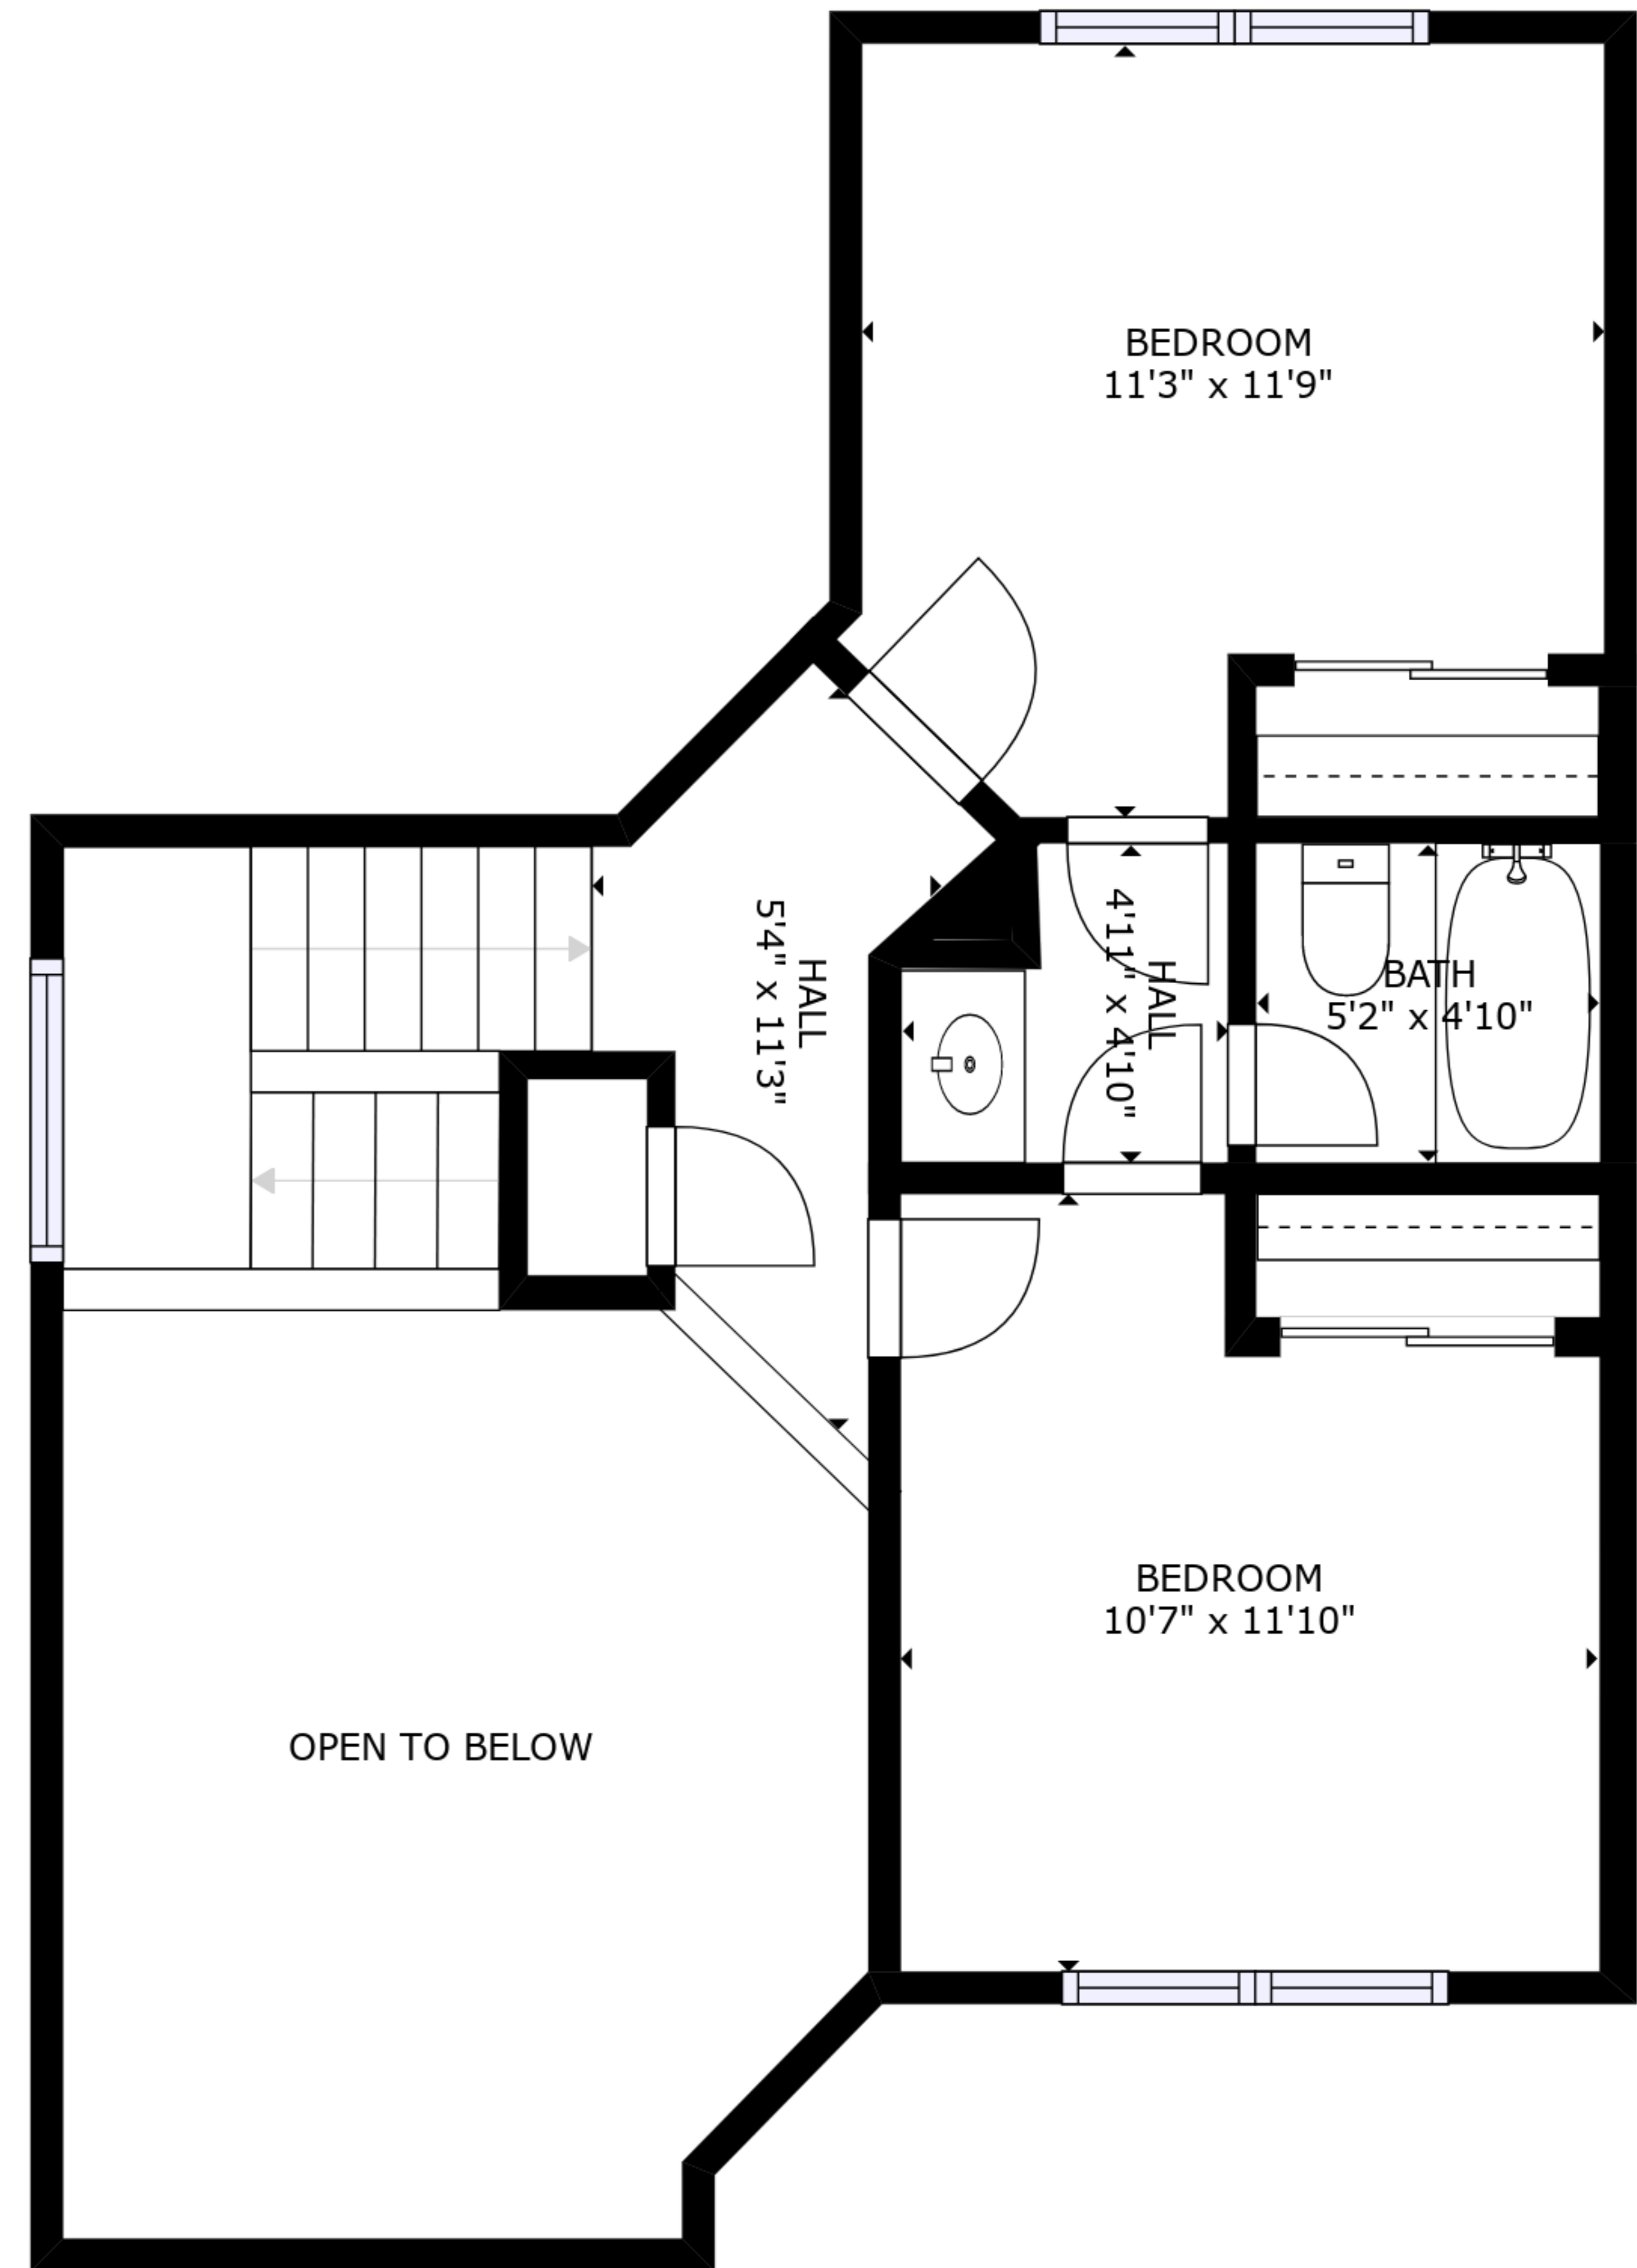

FLOOR 1

FLOOR 2

GROSS INTERNAL AREA
 FLOOR 1: 727 sq. ft, FLOOR 2: 424 sq. ft
 TOTAL: 1151 sq. ft
 SIZES AND DIMENSIONS ARE APPROXIMATE, ACTUAL MAY VARY.