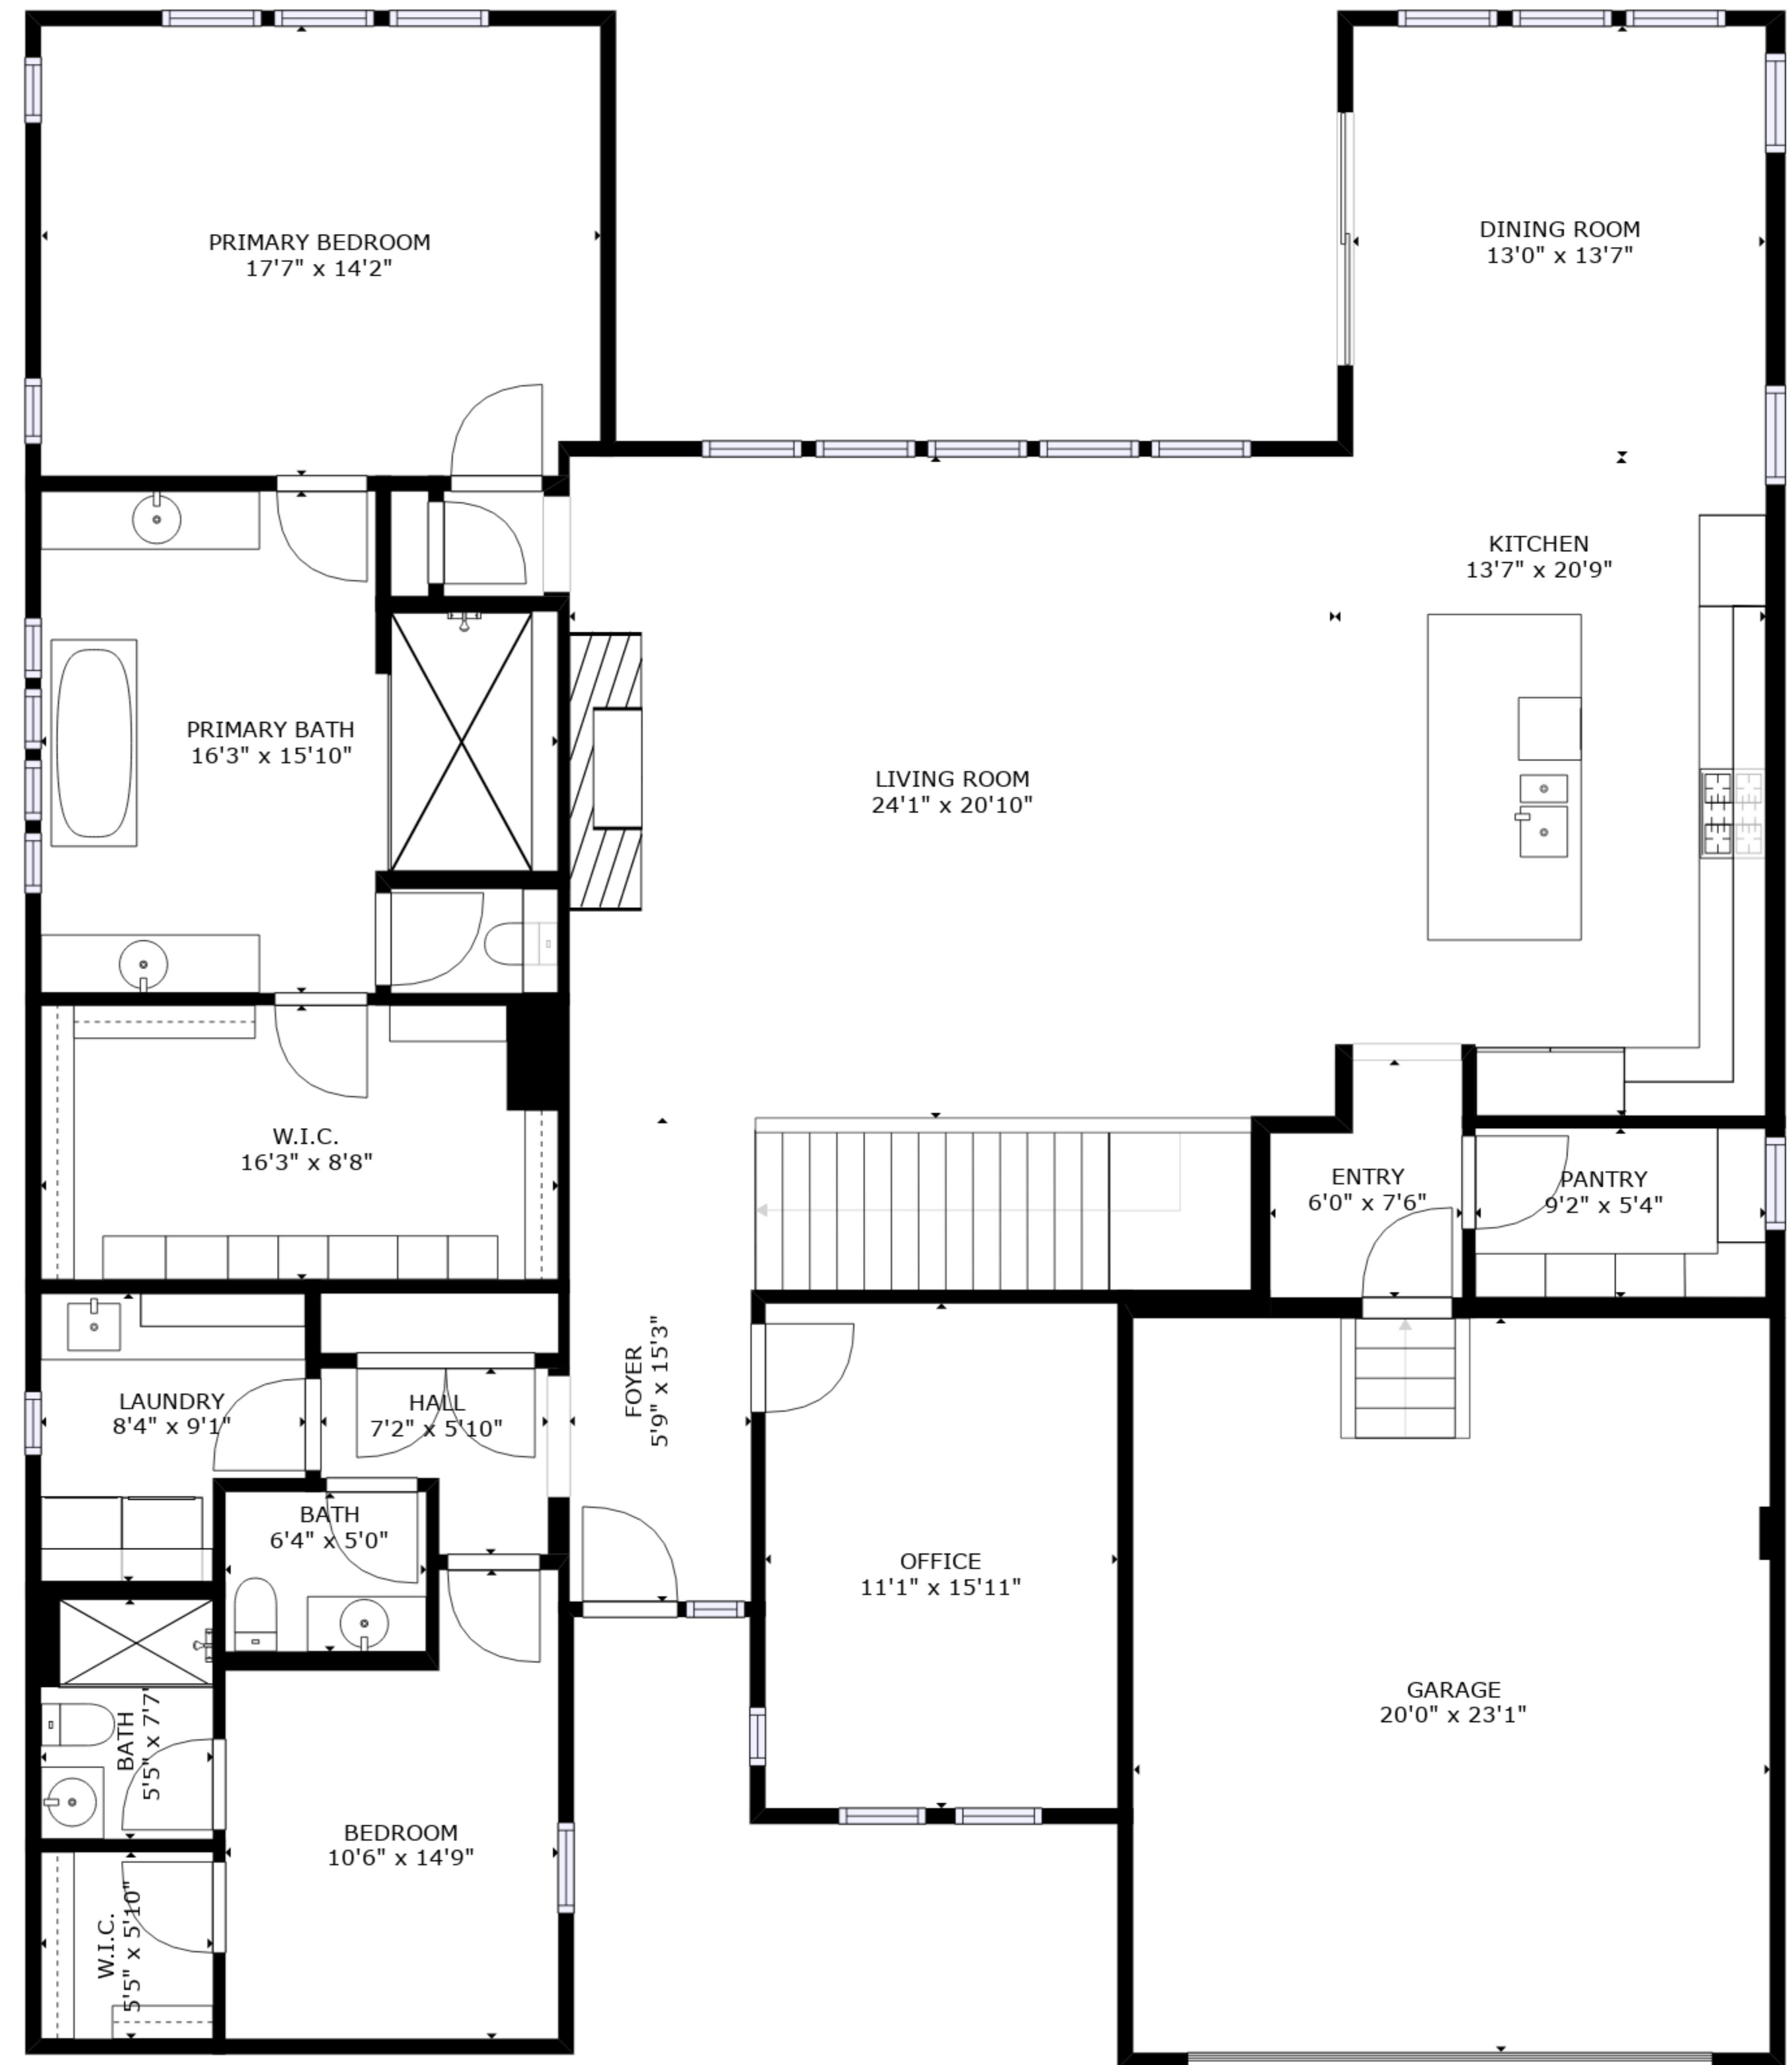

FLOOR 1

FLOOR 2

GROSS INTERNAL AREA  
 FLOOR 1: 2349 sq. ft, FLOOR 2: 2471 sq. ft  
 EXCLUDED AREAS: , GARAGE: 463 sq. ft  
 TOTAL: 4820 sq. ft

SIZES AND DIMENSIONS ARE APPROXIMATE, ACTUAL MAY VARY.