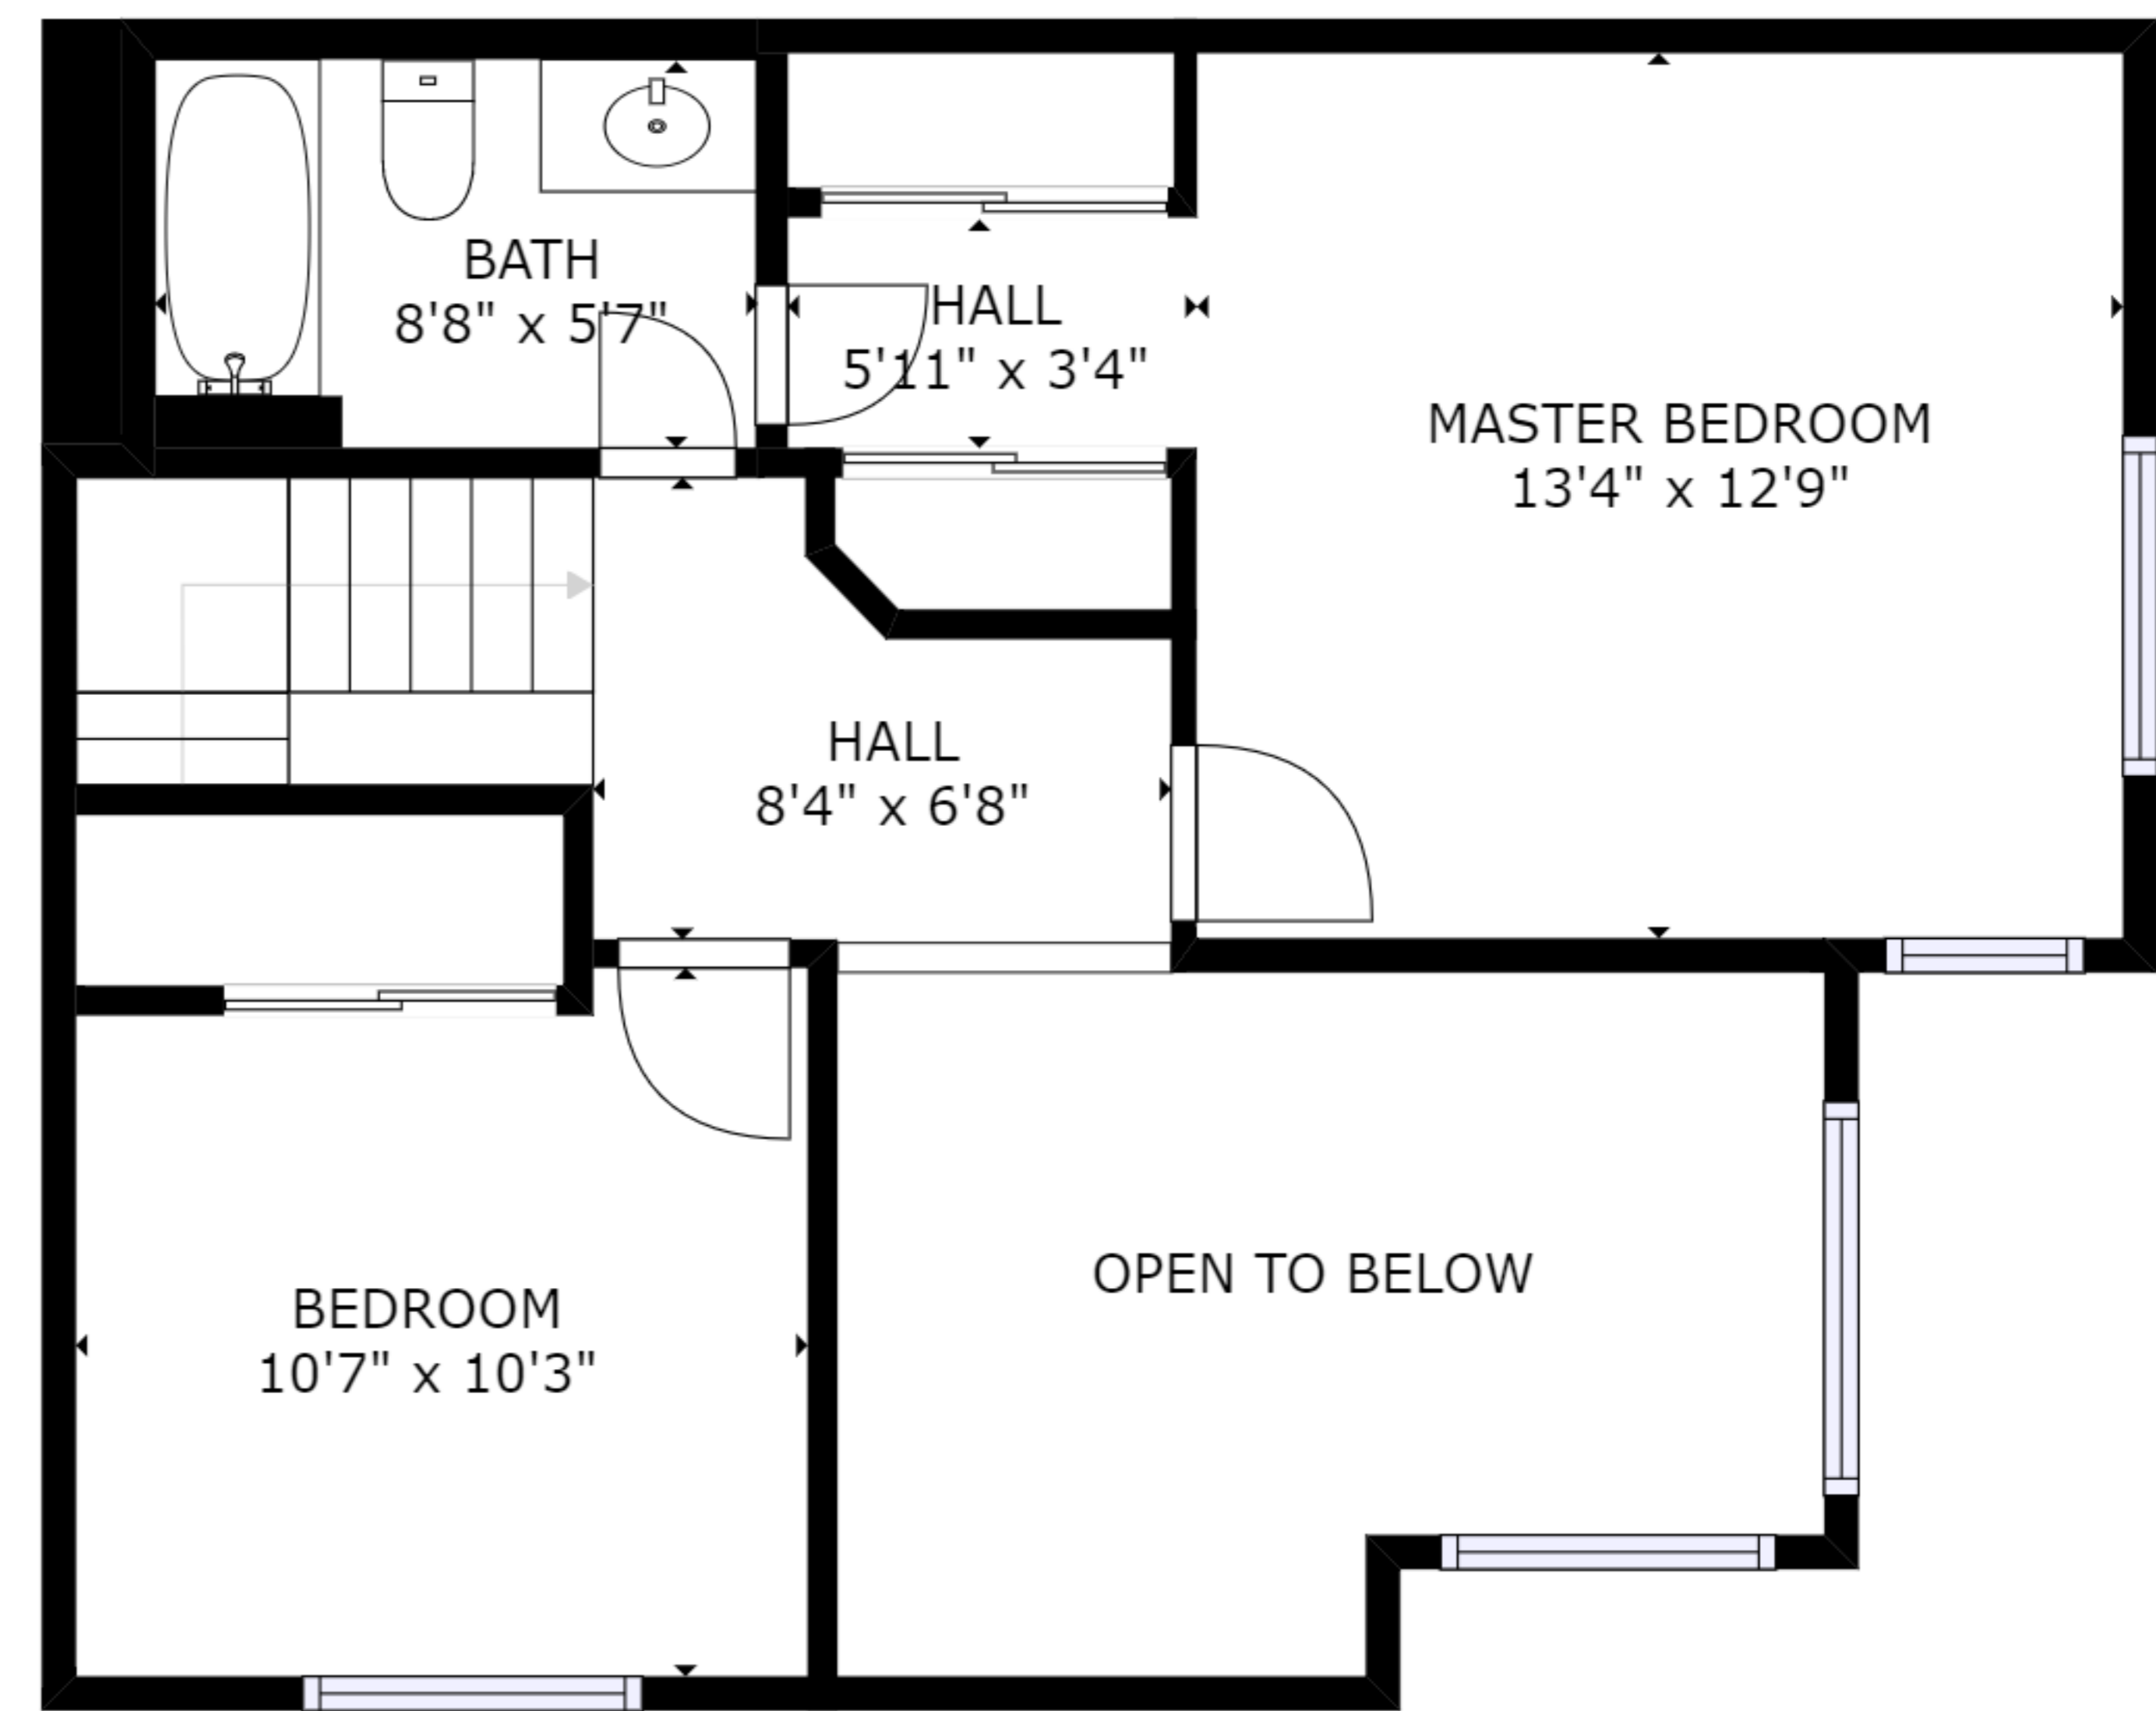

FLOOR 2

FLOOR 3

FLOOR 1

GROSS INTERNAL AREA
 FLOOR 1: 553 sq. ft, FLOOR 2: 579 sq. ft
 FLOOR 3: 458 sq. ft
 TOTAL: 1591 sq. ft

SIZES AND DIMENSIONS ARE APPROXIMATE, ACTUAL MAY VARY.