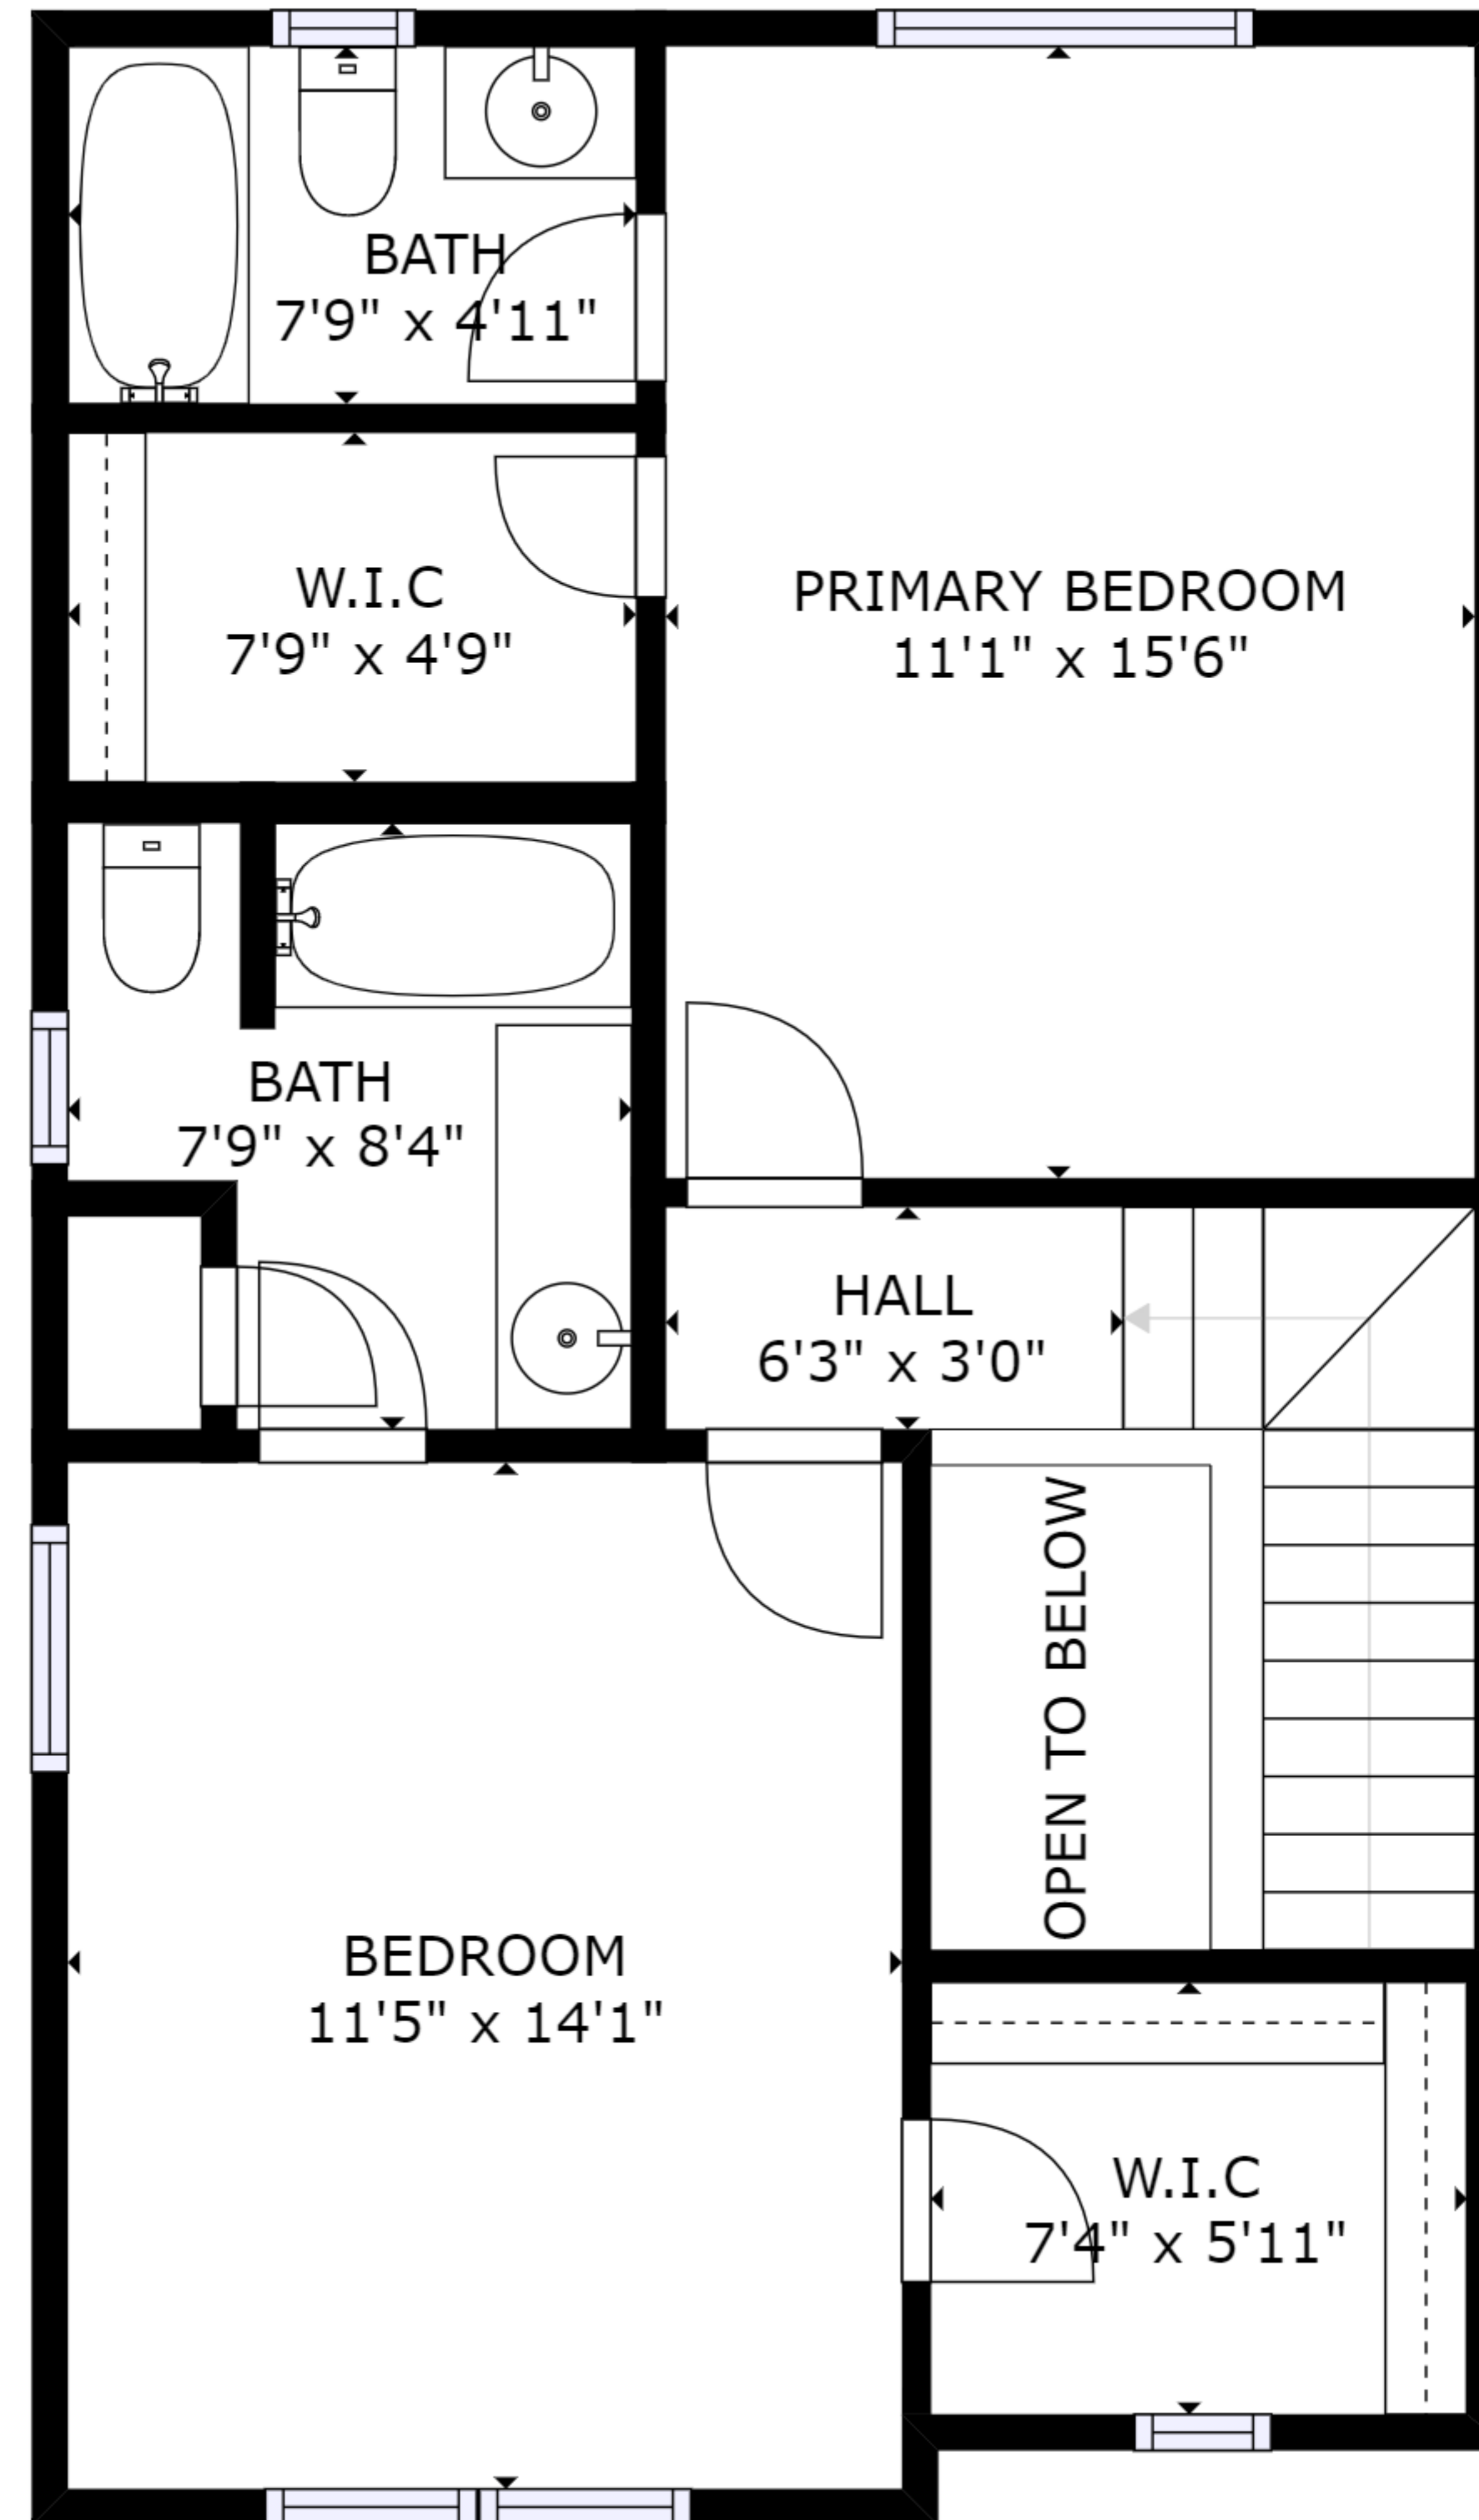

FLOOR 1

FLOOR 2

GROSS INTERNAL AREA
 FLOOR 1: 596 sq. ft, FLOOR 2: 609 sq. ft
 TOTAL: 1205 sq. ft
 SIZES AND DIMENSIONS ARE APPROXIMATE, ACTUAL MAY VARY.