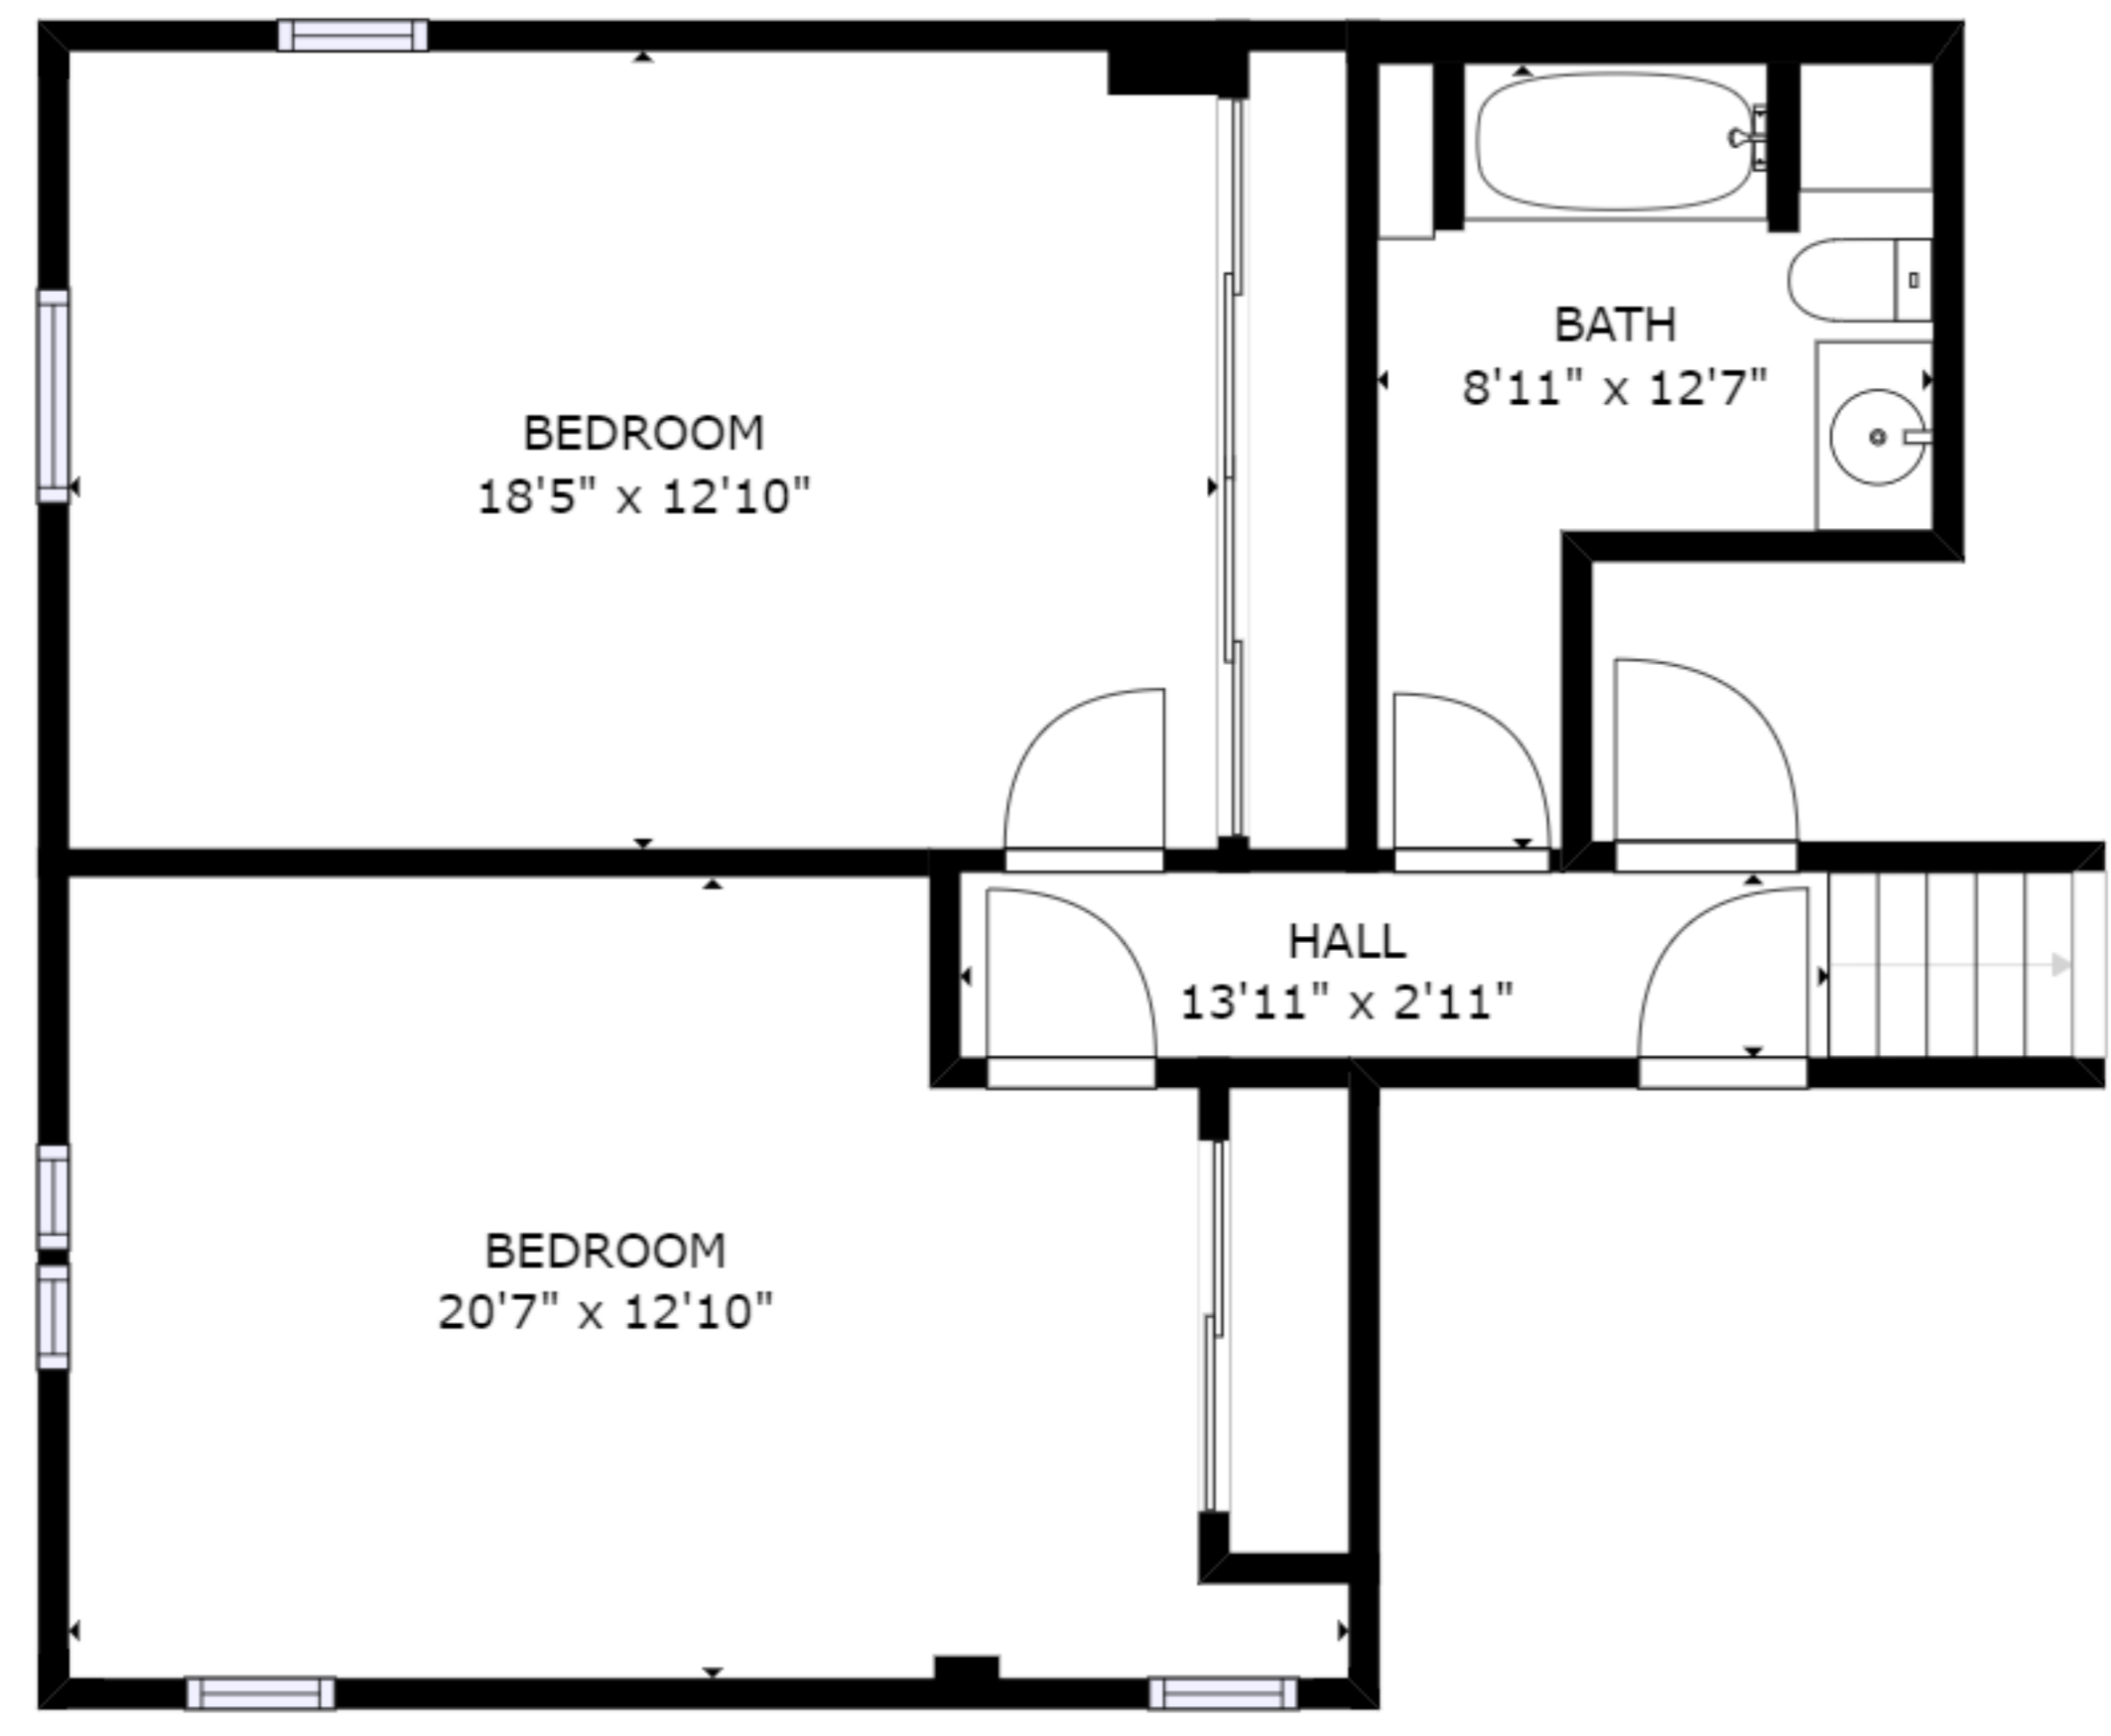

FLOOR 3

FLOOR 4

FLOOR 1

FLOOR 2

GROSS INTERNAL AREA  
 FLOOR 1: 660 sq. ft, FLOOR 2: 525 sq. ft  
 FLOOR 3: 841 sq. ft, FLOOR 4: 1080 sq. ft  
 TOTAL: 3107 sq. ft

SIZES AND DIMENSIONS ARE APPROXIMATE, ACTUAL MAY VARY.