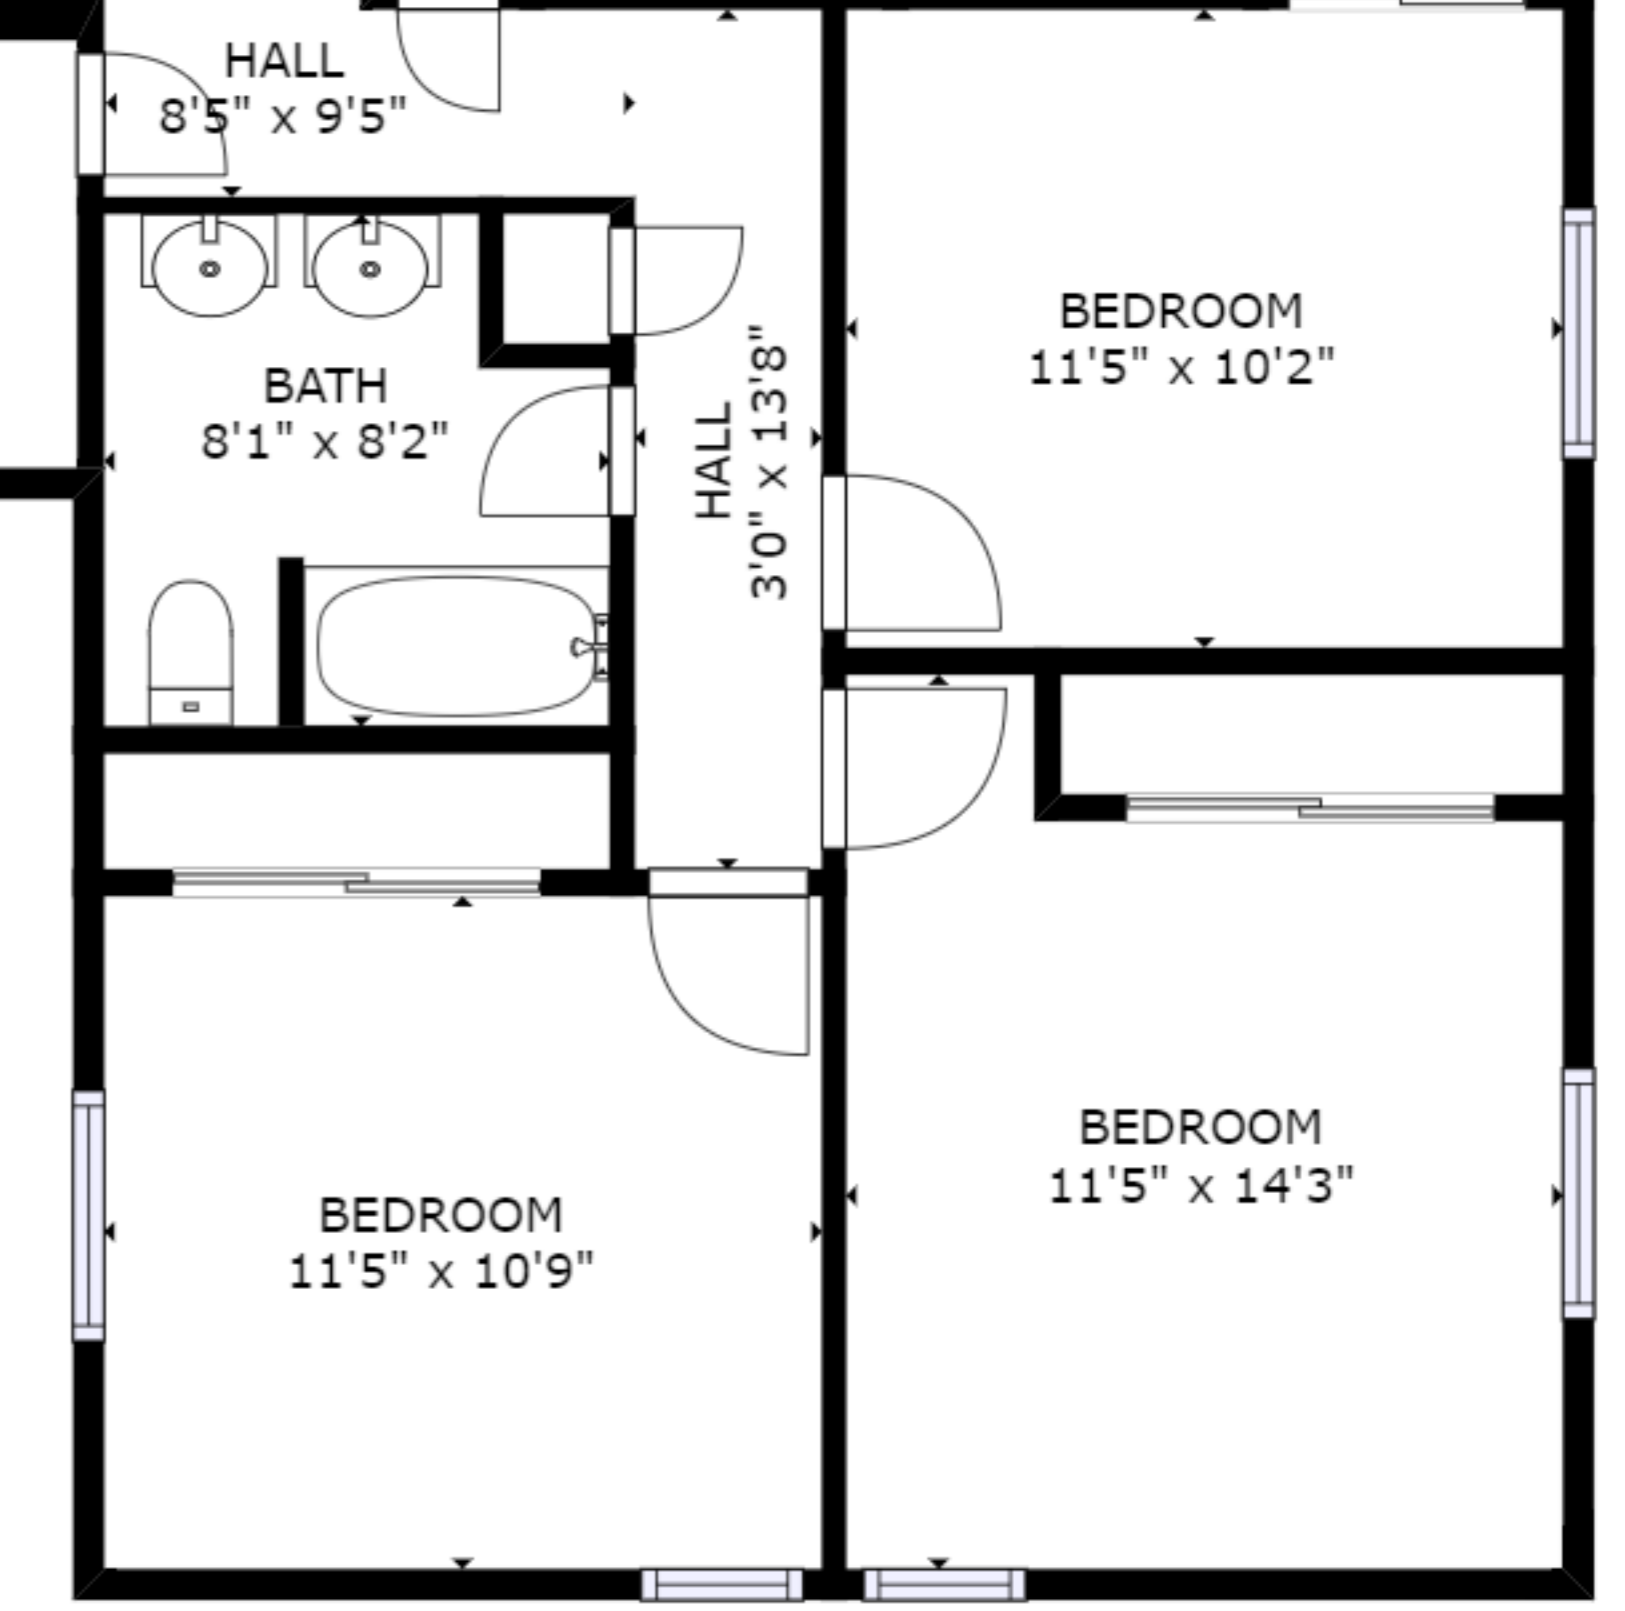

FLOOR 3

FLOOR 4

FLOOR 1

FLOOR 2

GROSS INTERNAL AREA  
 FLOOR 1: 660 sq. ft, FLOOR 2: 525 sq. ft  
 FLOOR 3: 841 sq. ft, FLOOR 4: 1080 sq. ft  
 TOTAL: 3107 sq. ft

SIZES AND DIMENSIONS ARE APPROXIMATE, ACTUAL MAY VARY.