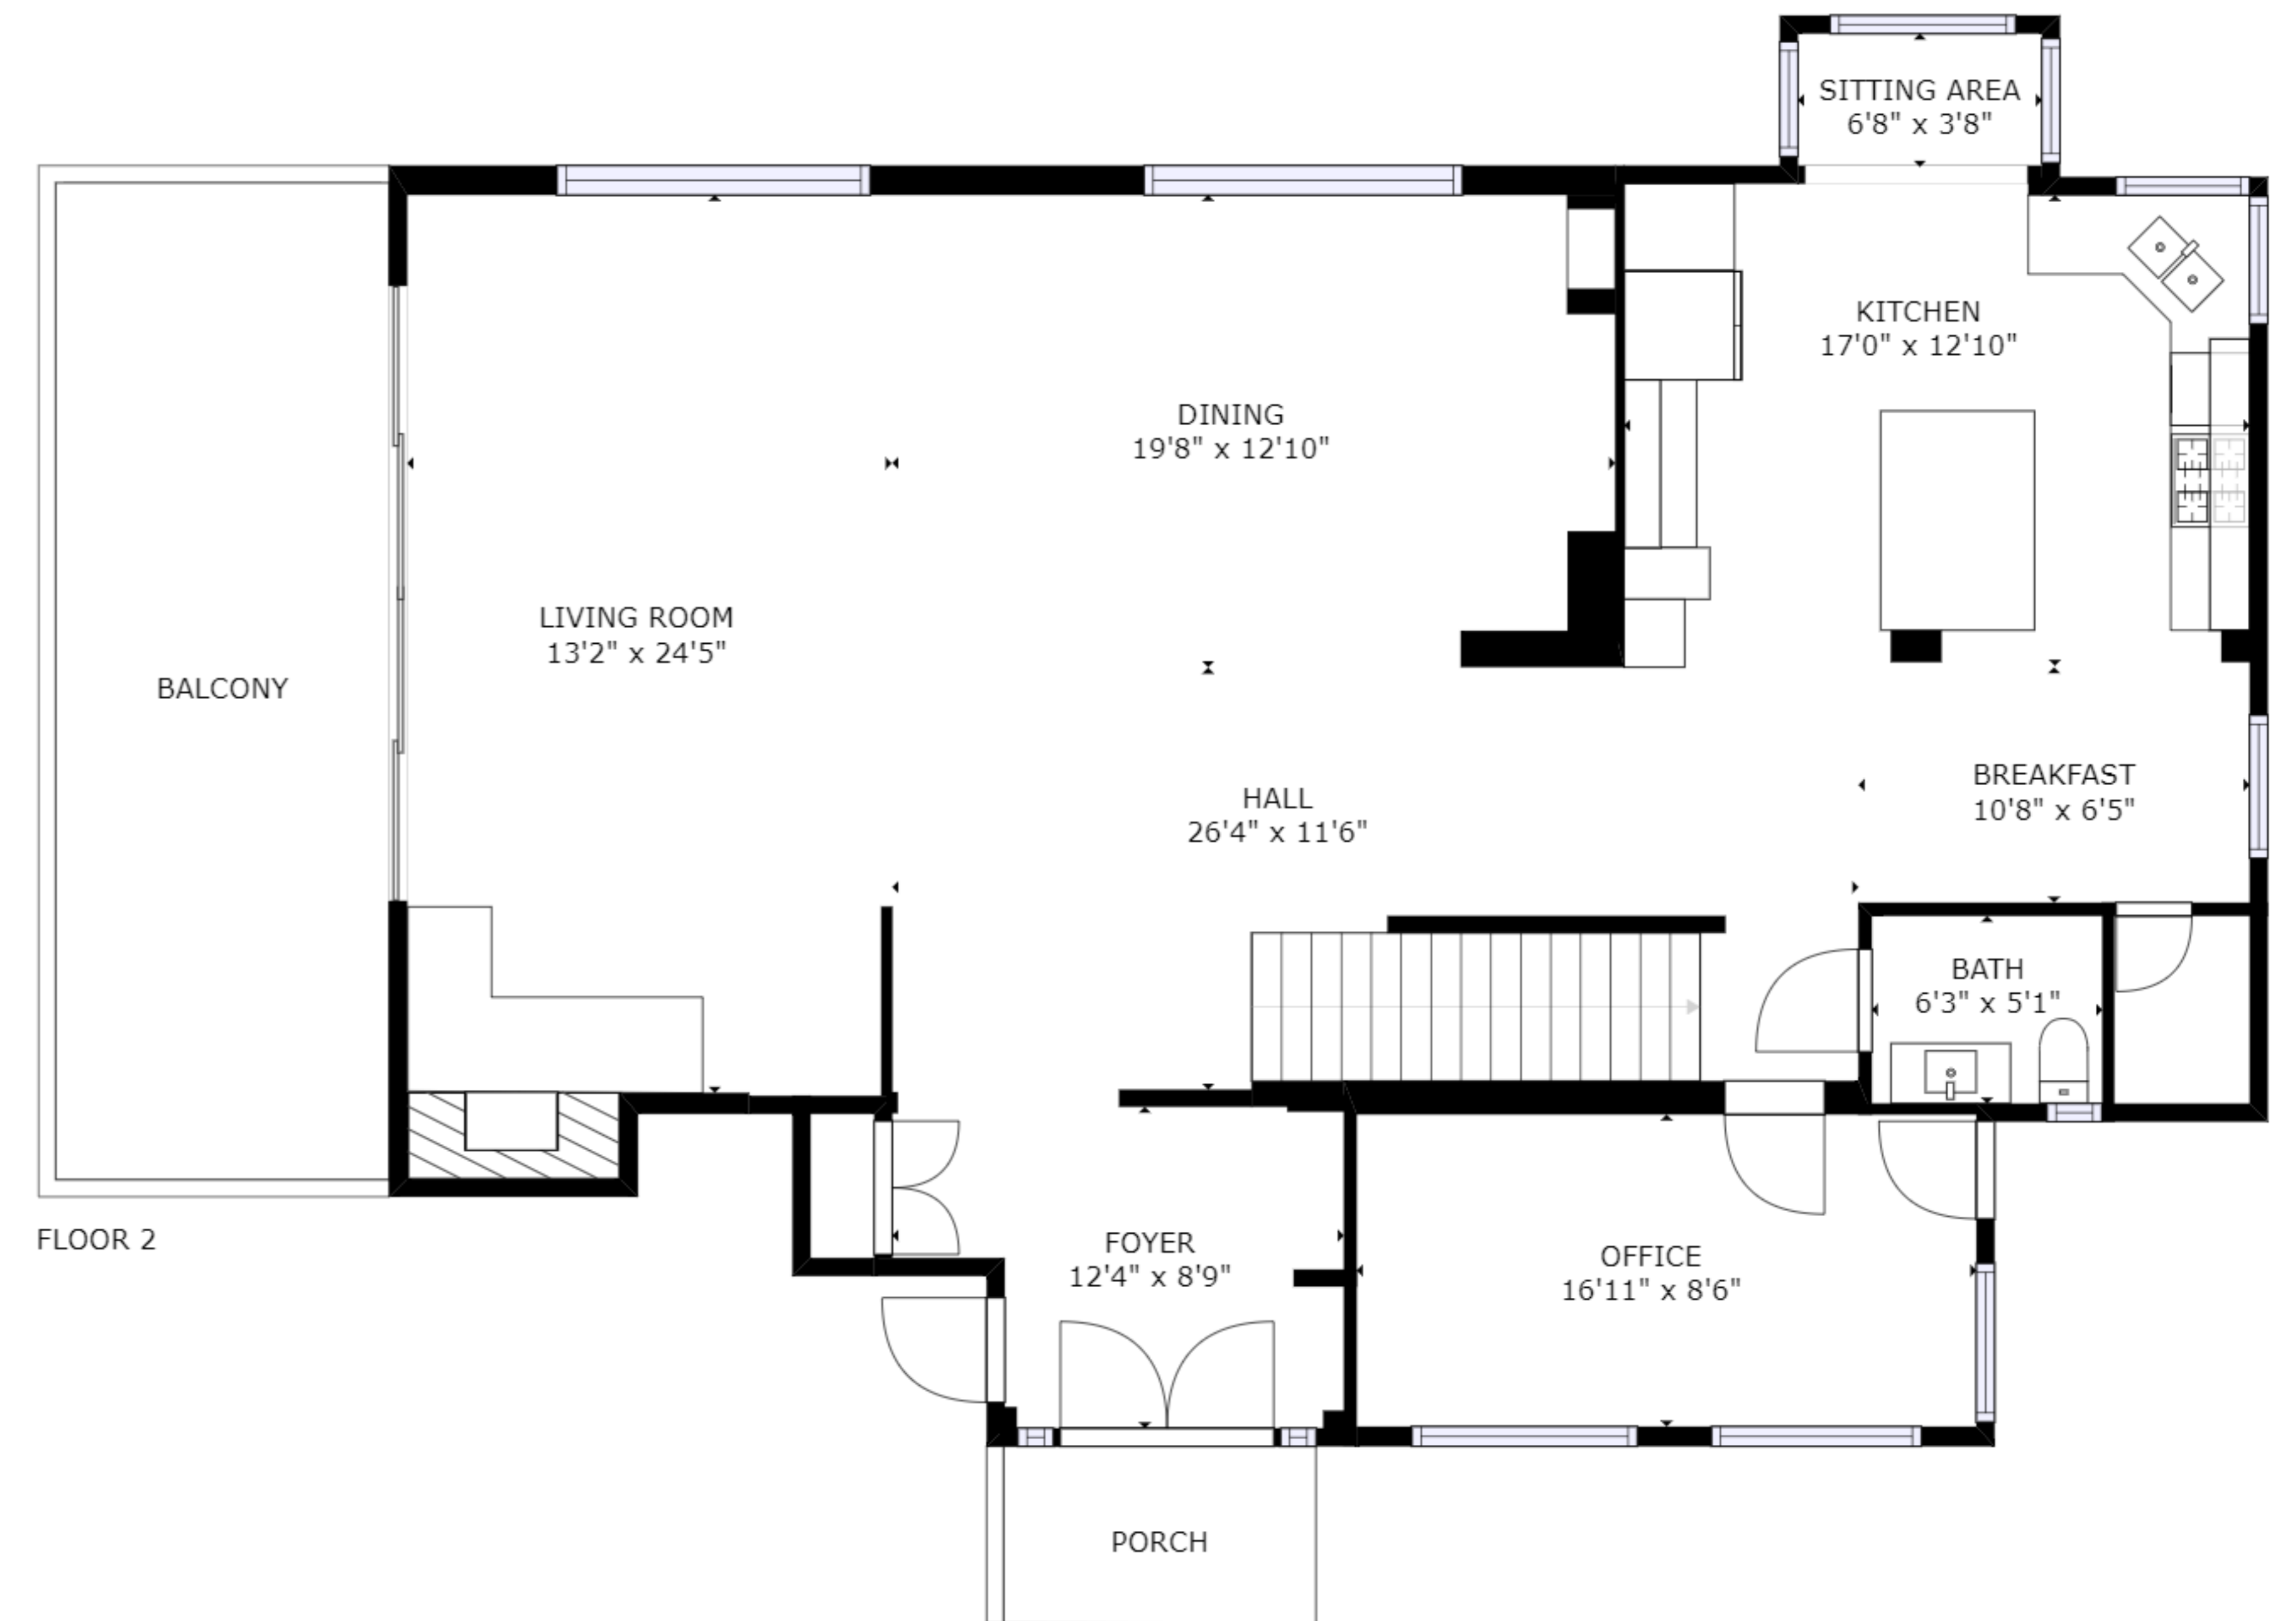

FLOOR 3

FLOOR 1

FLOOR 2

GROSS INTERNAL AREA
 FLOOR 1: 1225 sq ft, FLOOR 2: 1538 sq ft
 FLOOR 3: 915 sq ft
 TOTAL: 3678 sq ft

SIZES AND DIMENSIONS ARE APPROXIMATE, ACTUAL MAY VARY.