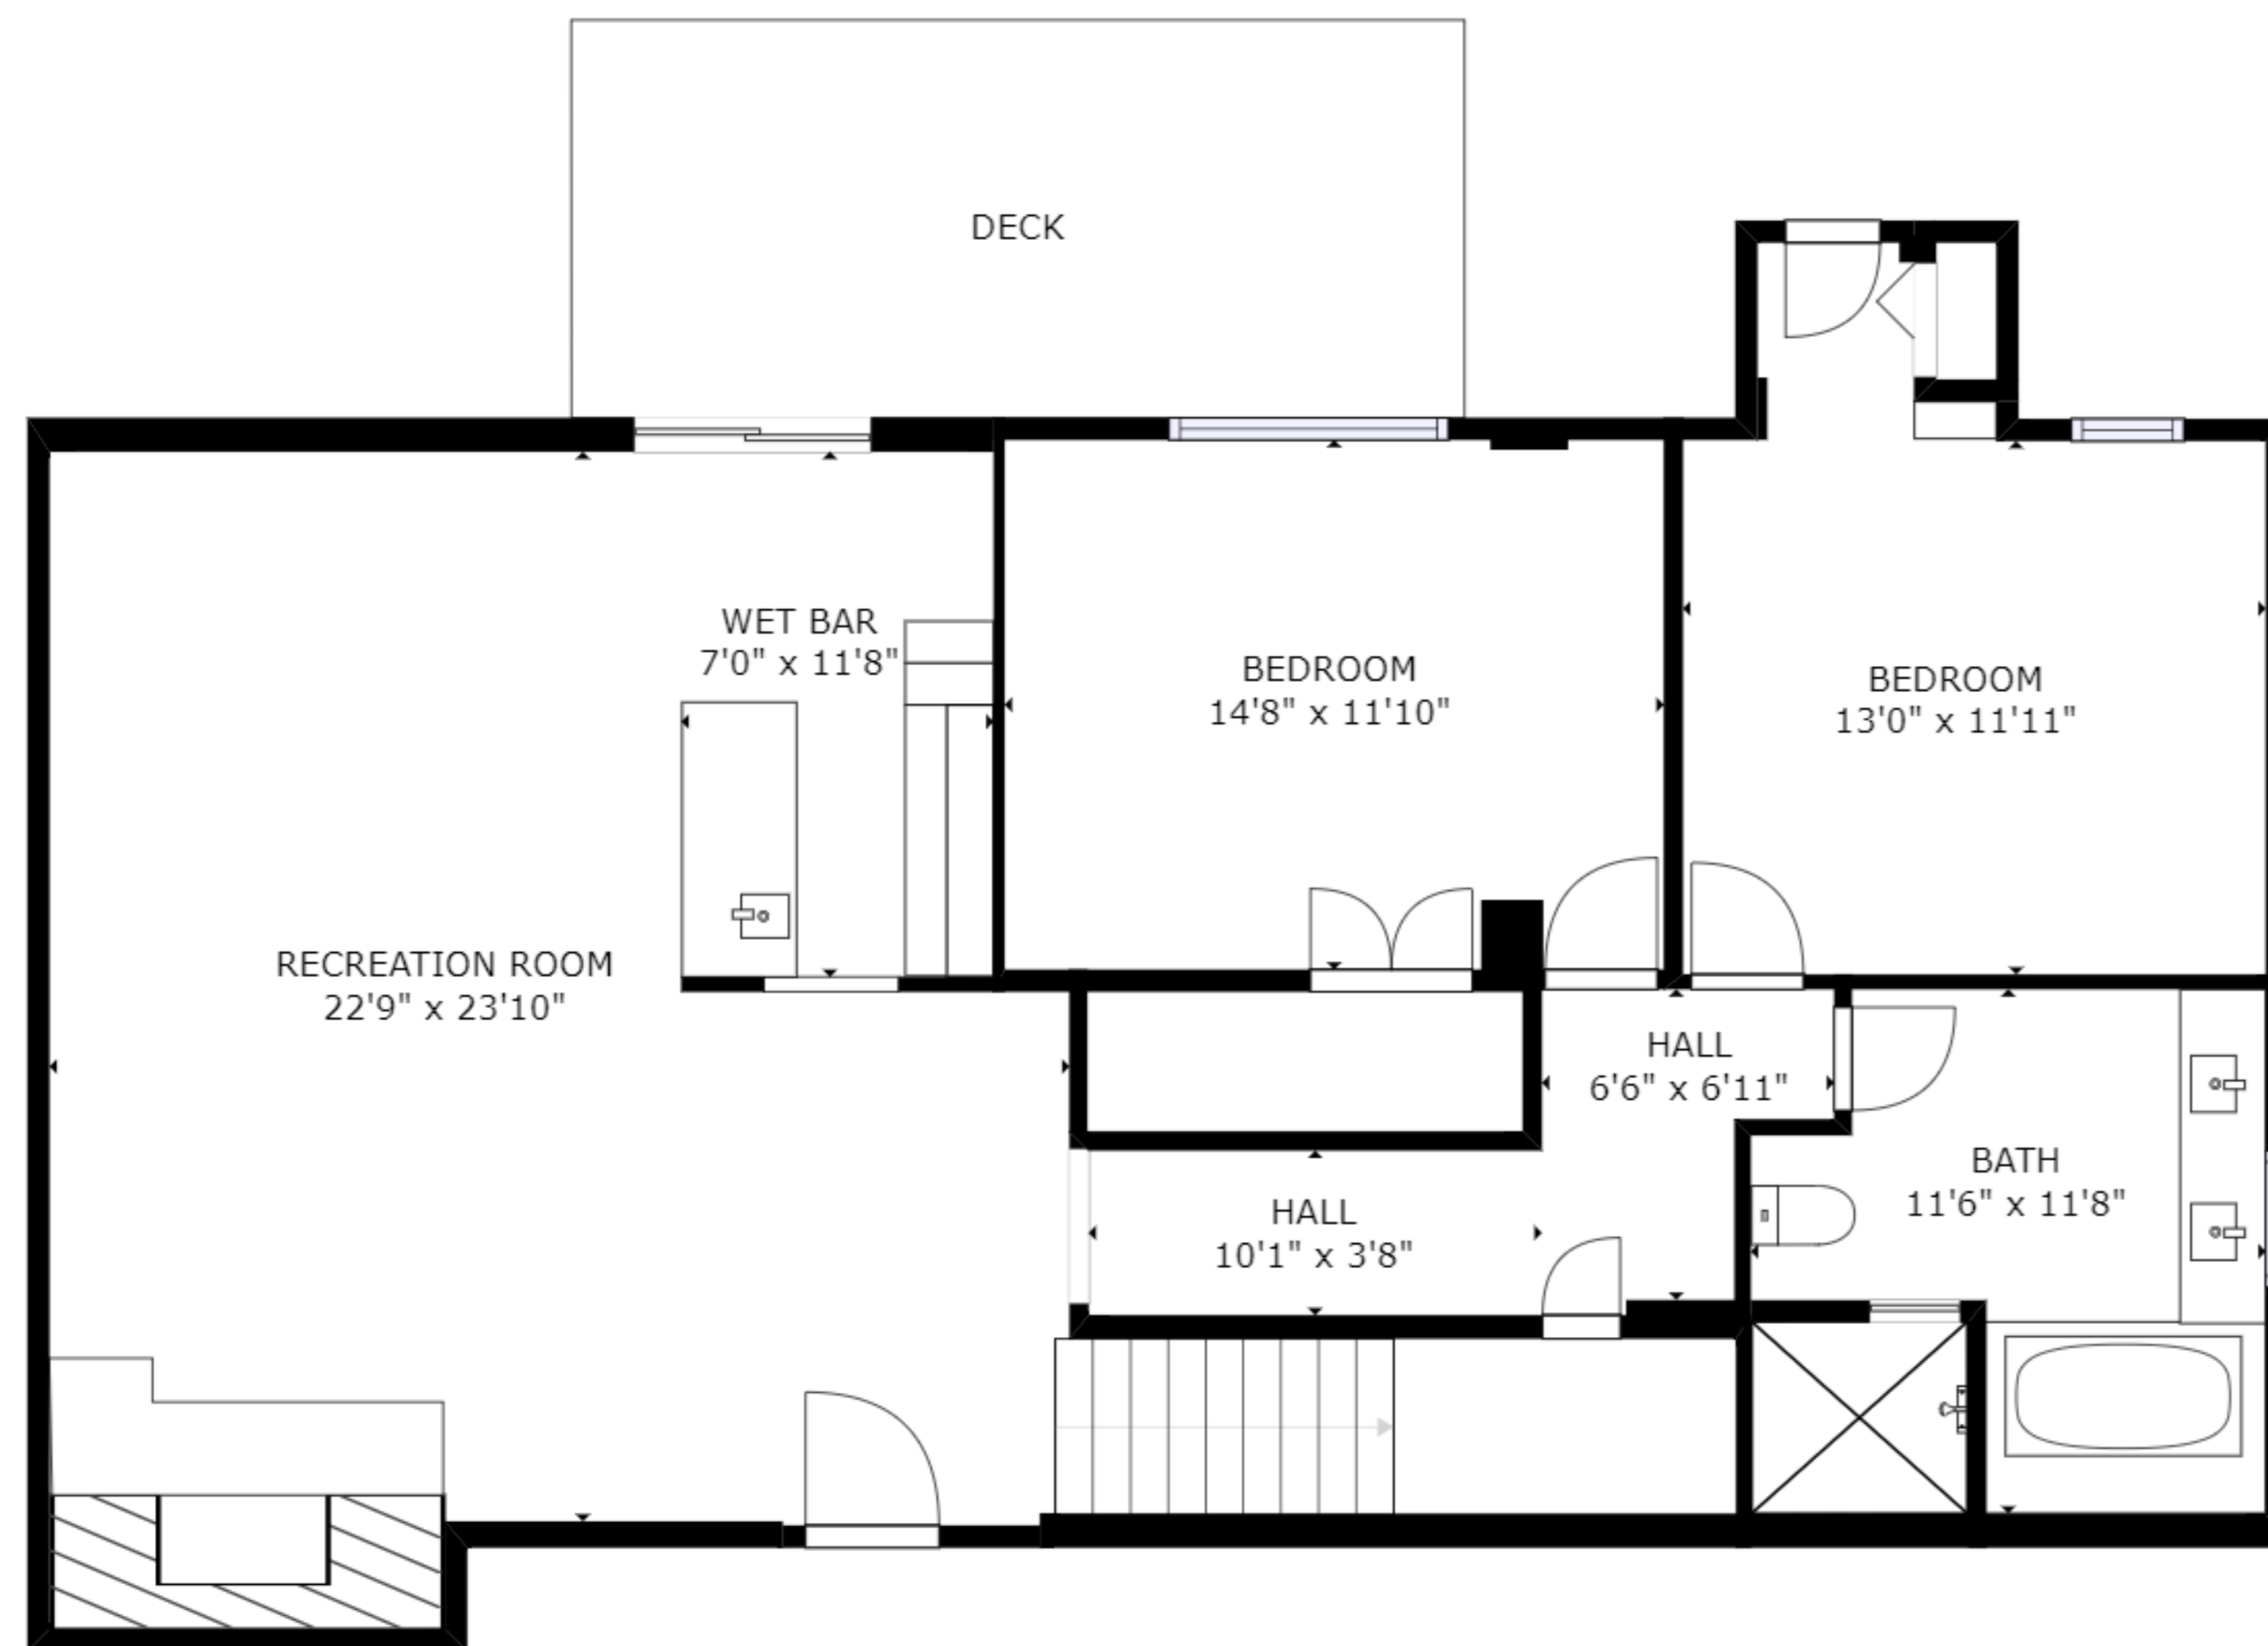

FLOOR 3

FLOOR 1

FLOOR 2

GROSS INTERNAL AREA
 FLOOR 1: 1225 sq ft, FLOOR 2: 1538 sq ft
 FLOOR 3: 915 sq ft
 TOTAL: 3678 sq ft

SIZES AND DIMENSIONS ARE APPROXIMATE, ACTUAL MAY VARY.