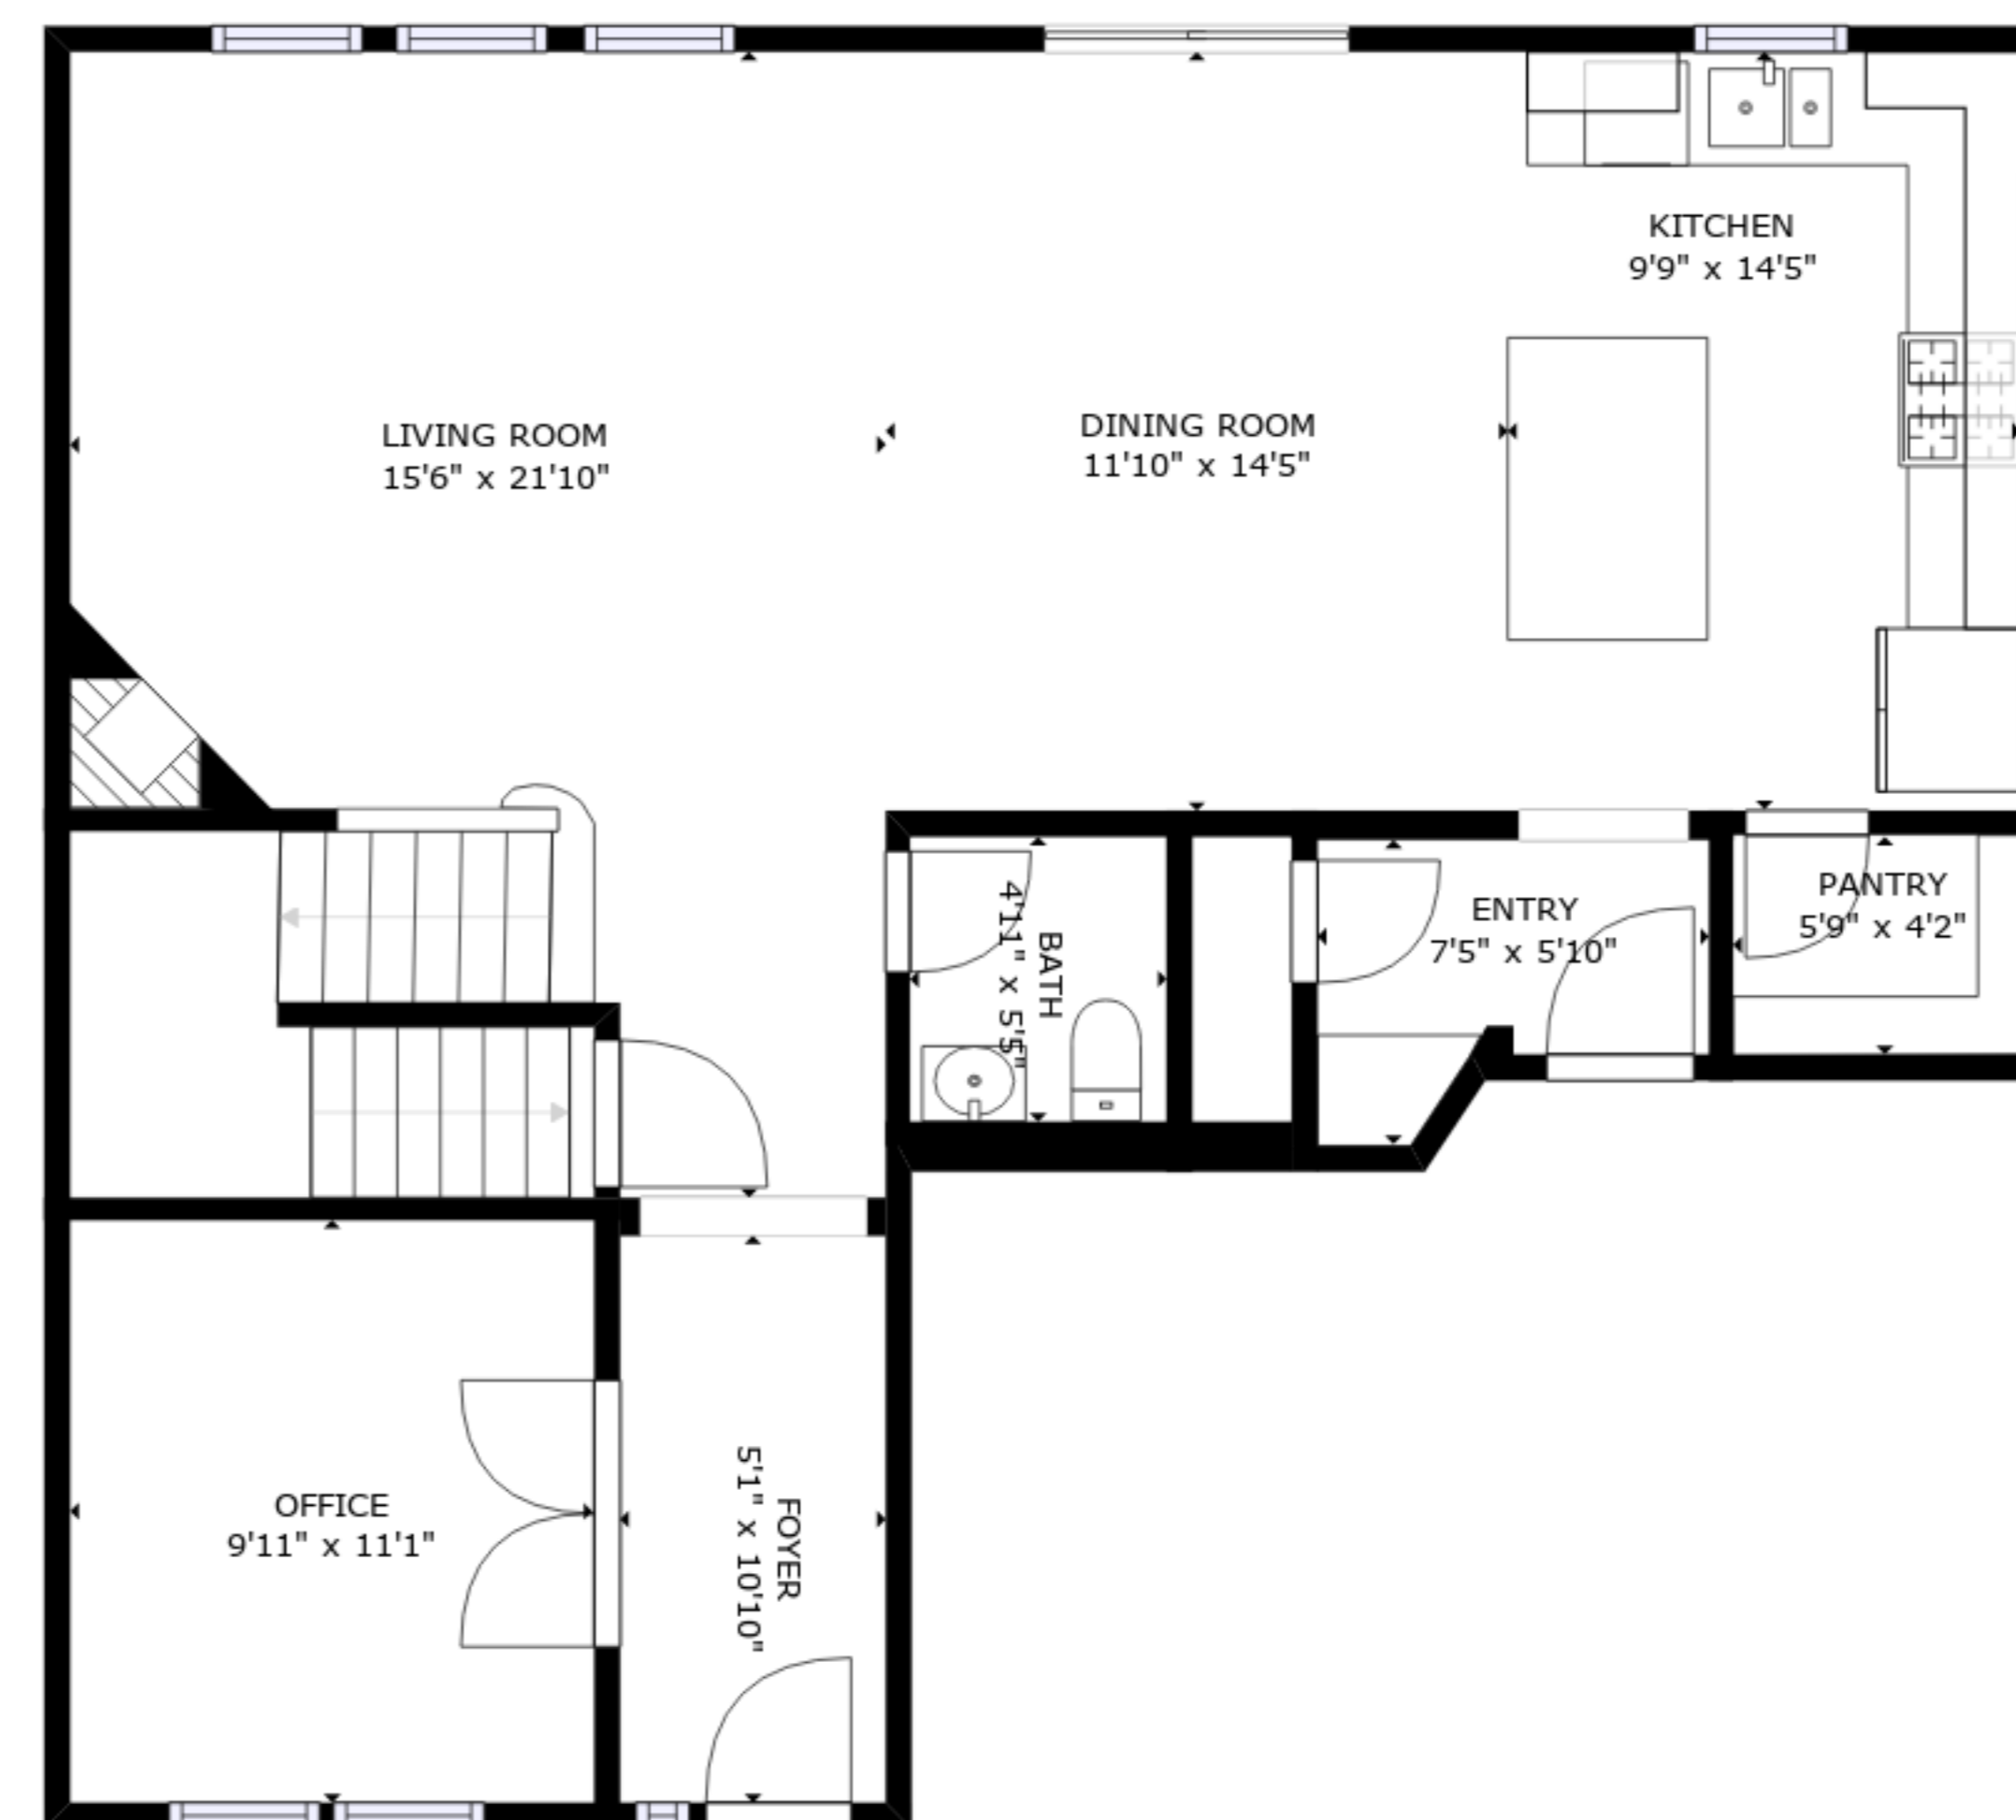

FLOOR 3

FLOOR 1

FLOOR 2

GROSS INTERNAL AREA
 FLOOR 1: 903 sq. ft, FLOOR 2: 947 sq. ft
 FLOOR 3: 1197 sq. ft
 TOTAL: 3047 sq. ft

SIZES AND DIMENSIONS ARE APPROXIMATE, ACTUAL MAY VARY.