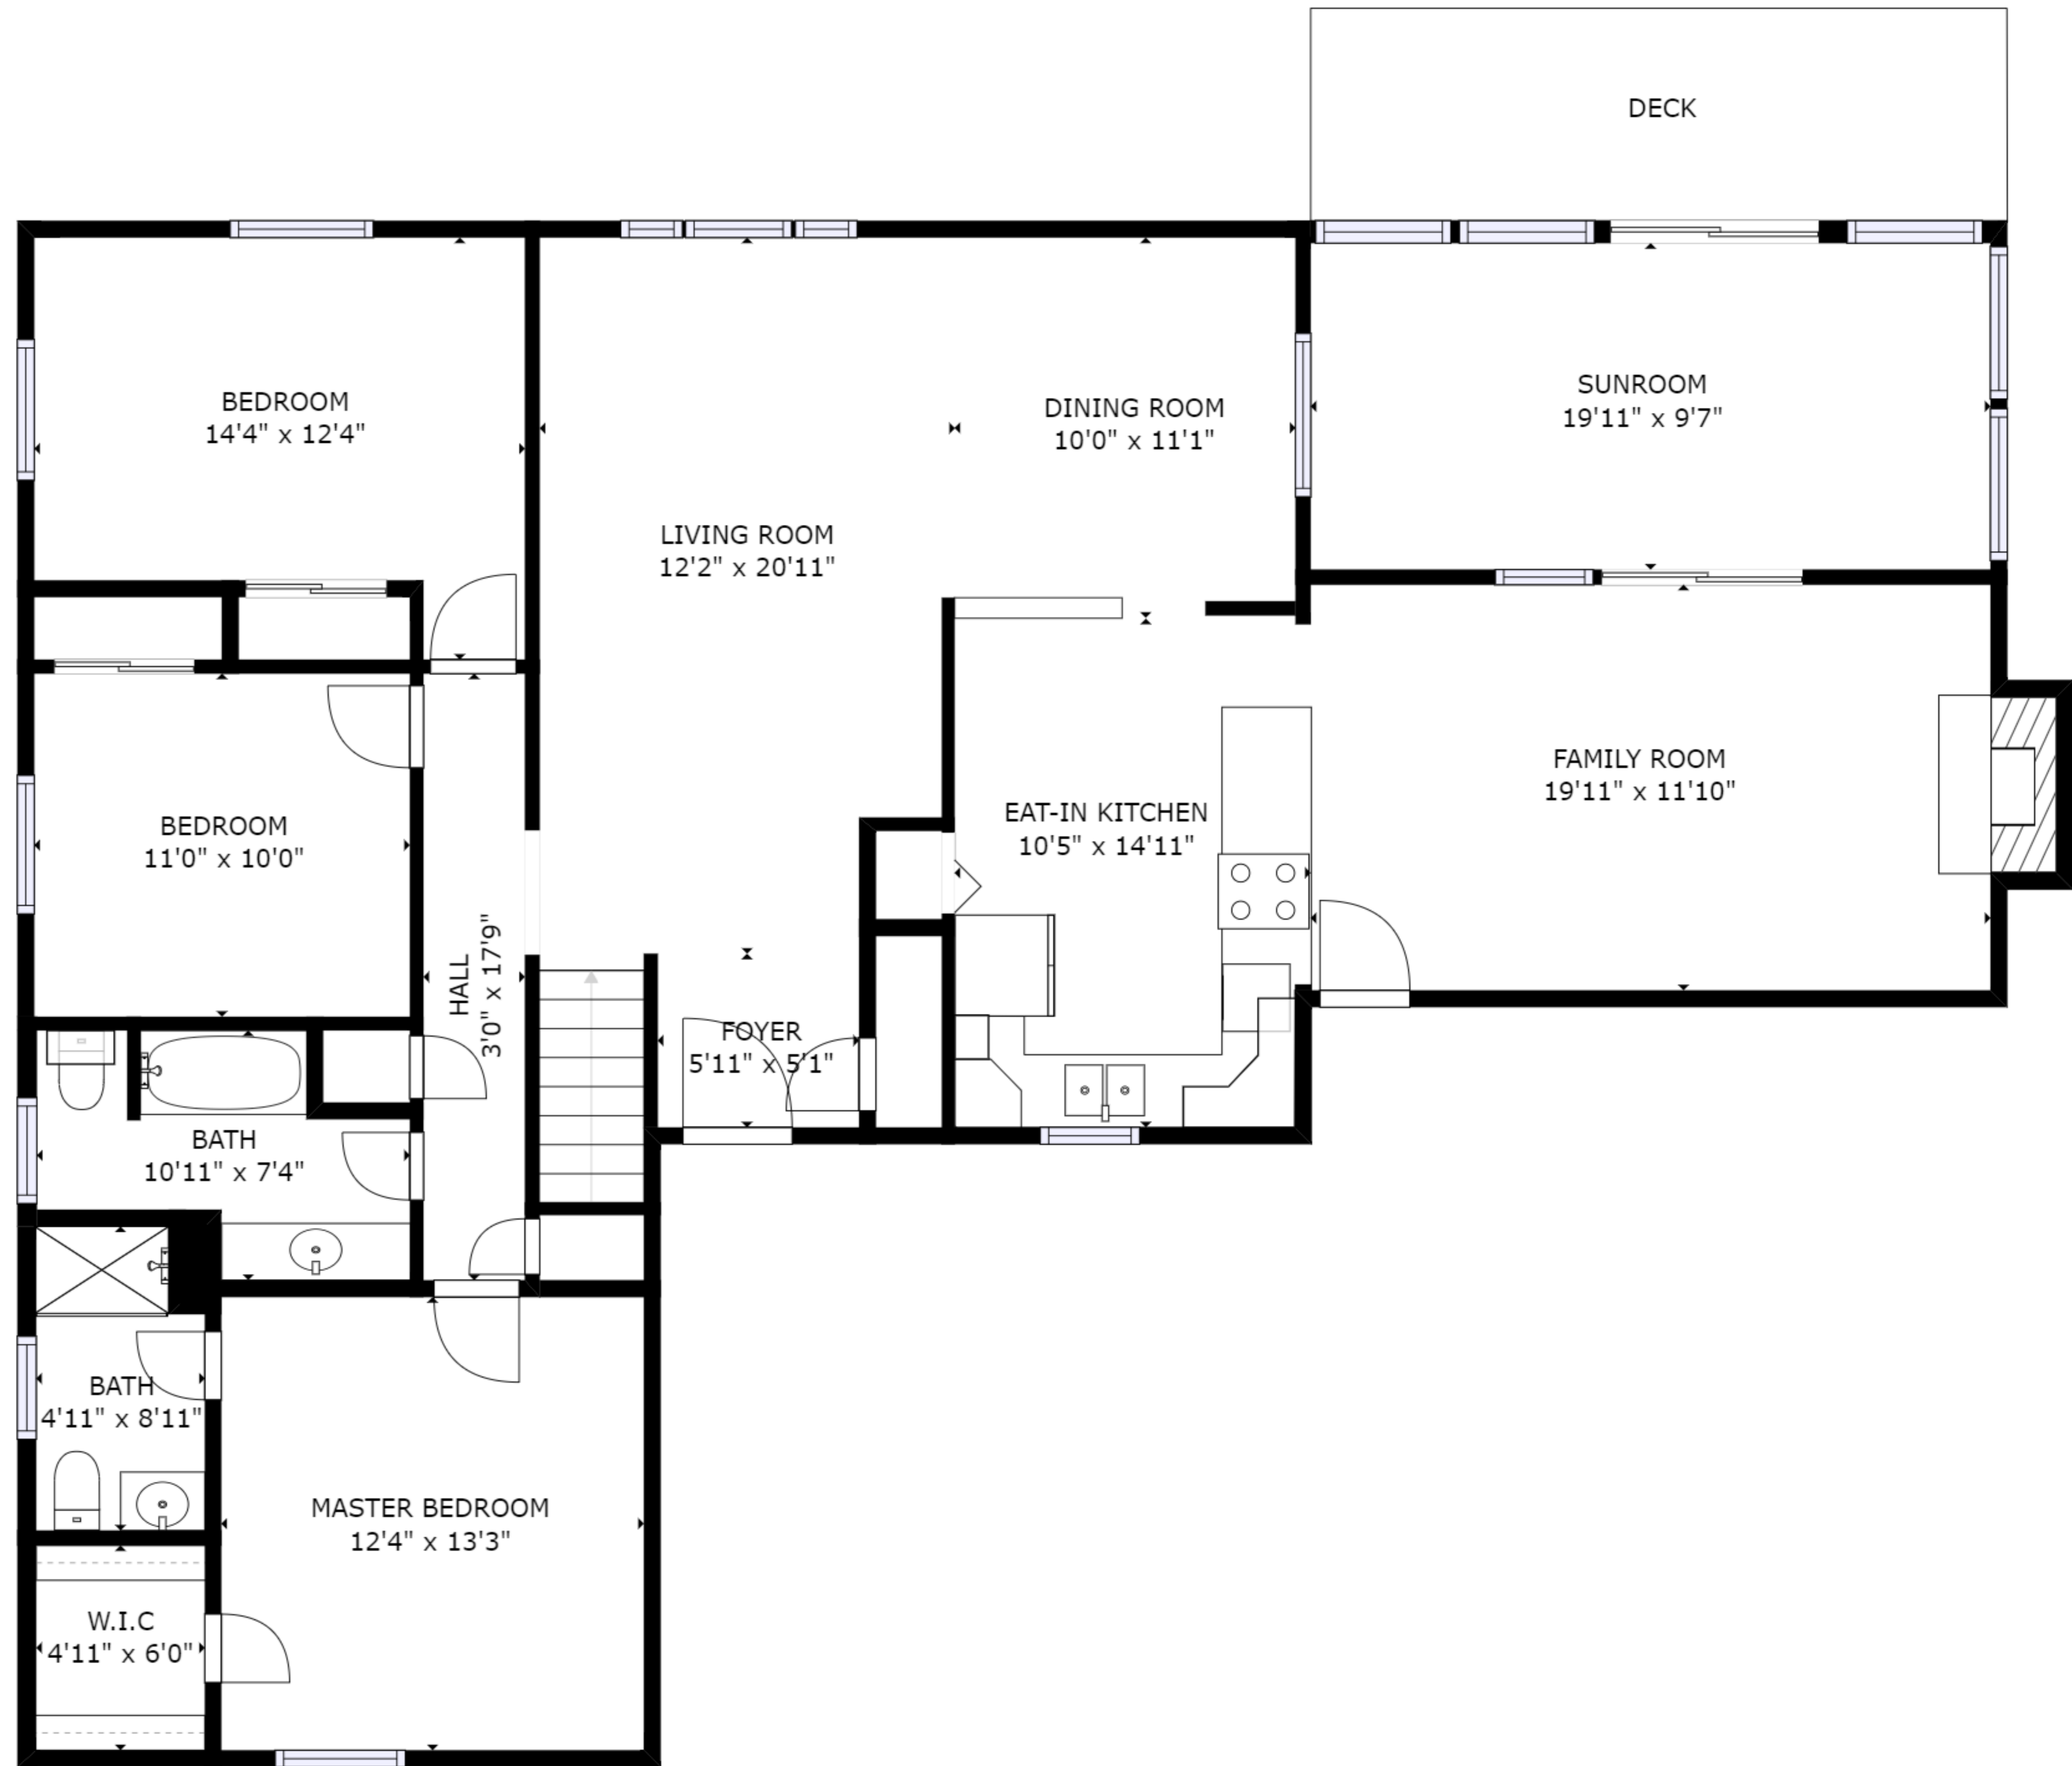

FLOOR 1

FLOOR 2

GROSS INTERNAL AREA
 FLOOR 1: 1233 sq. ft, FLOOR 2: 1737 sq. ft
 TOTAL: 2971 sq. ft
 SIZES AND DIMENSIONS ARE APPROXIMATE, ACTUAL MAY VARY.