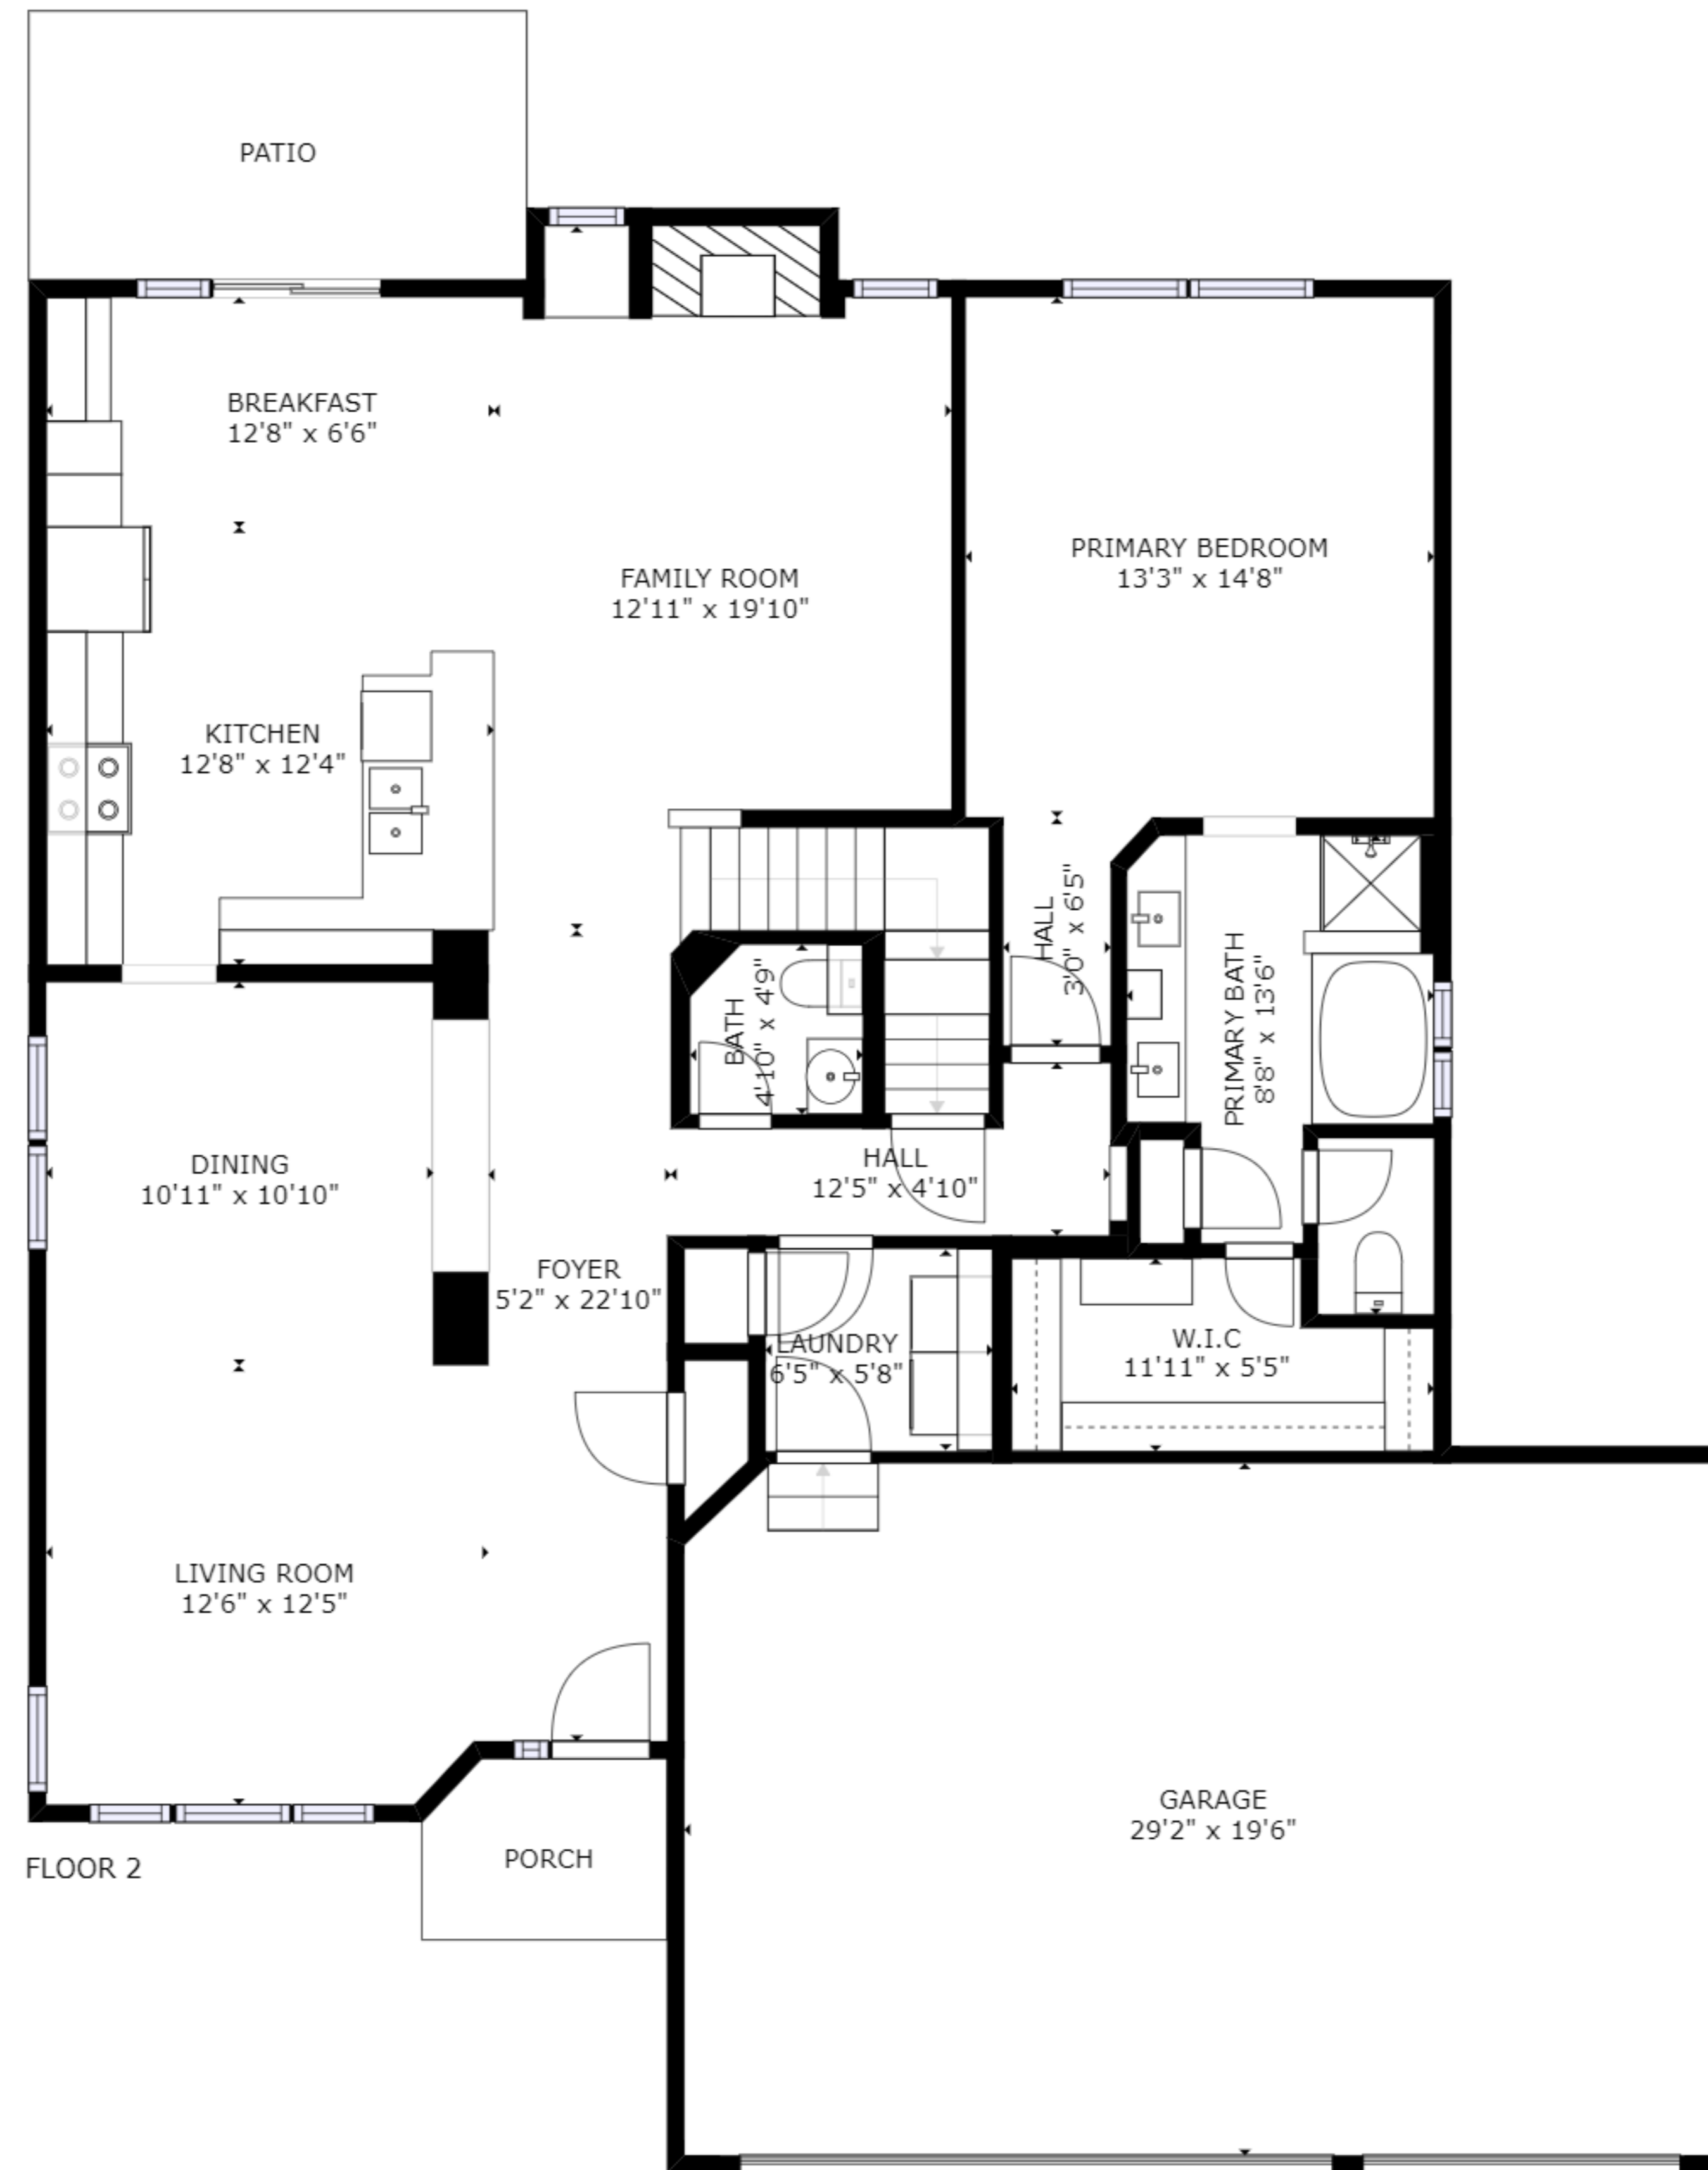

FLOOR 1

FLOOR 2

FLOOR 3

GROSS INTERNAL AREA
 FLOOR 1: 1313 sq. ft, FLOOR 2: 1457 sq. ft
 FLOOR 3: 741 sq. ft, EXCLUDED AREAS:
 GARAGE: 567 sq. ft
 TOTAL: 3511 sq. ft

SIZES AND DIMENSIONS ARE APPROXIMATE, ACTUAL MAY VARY.