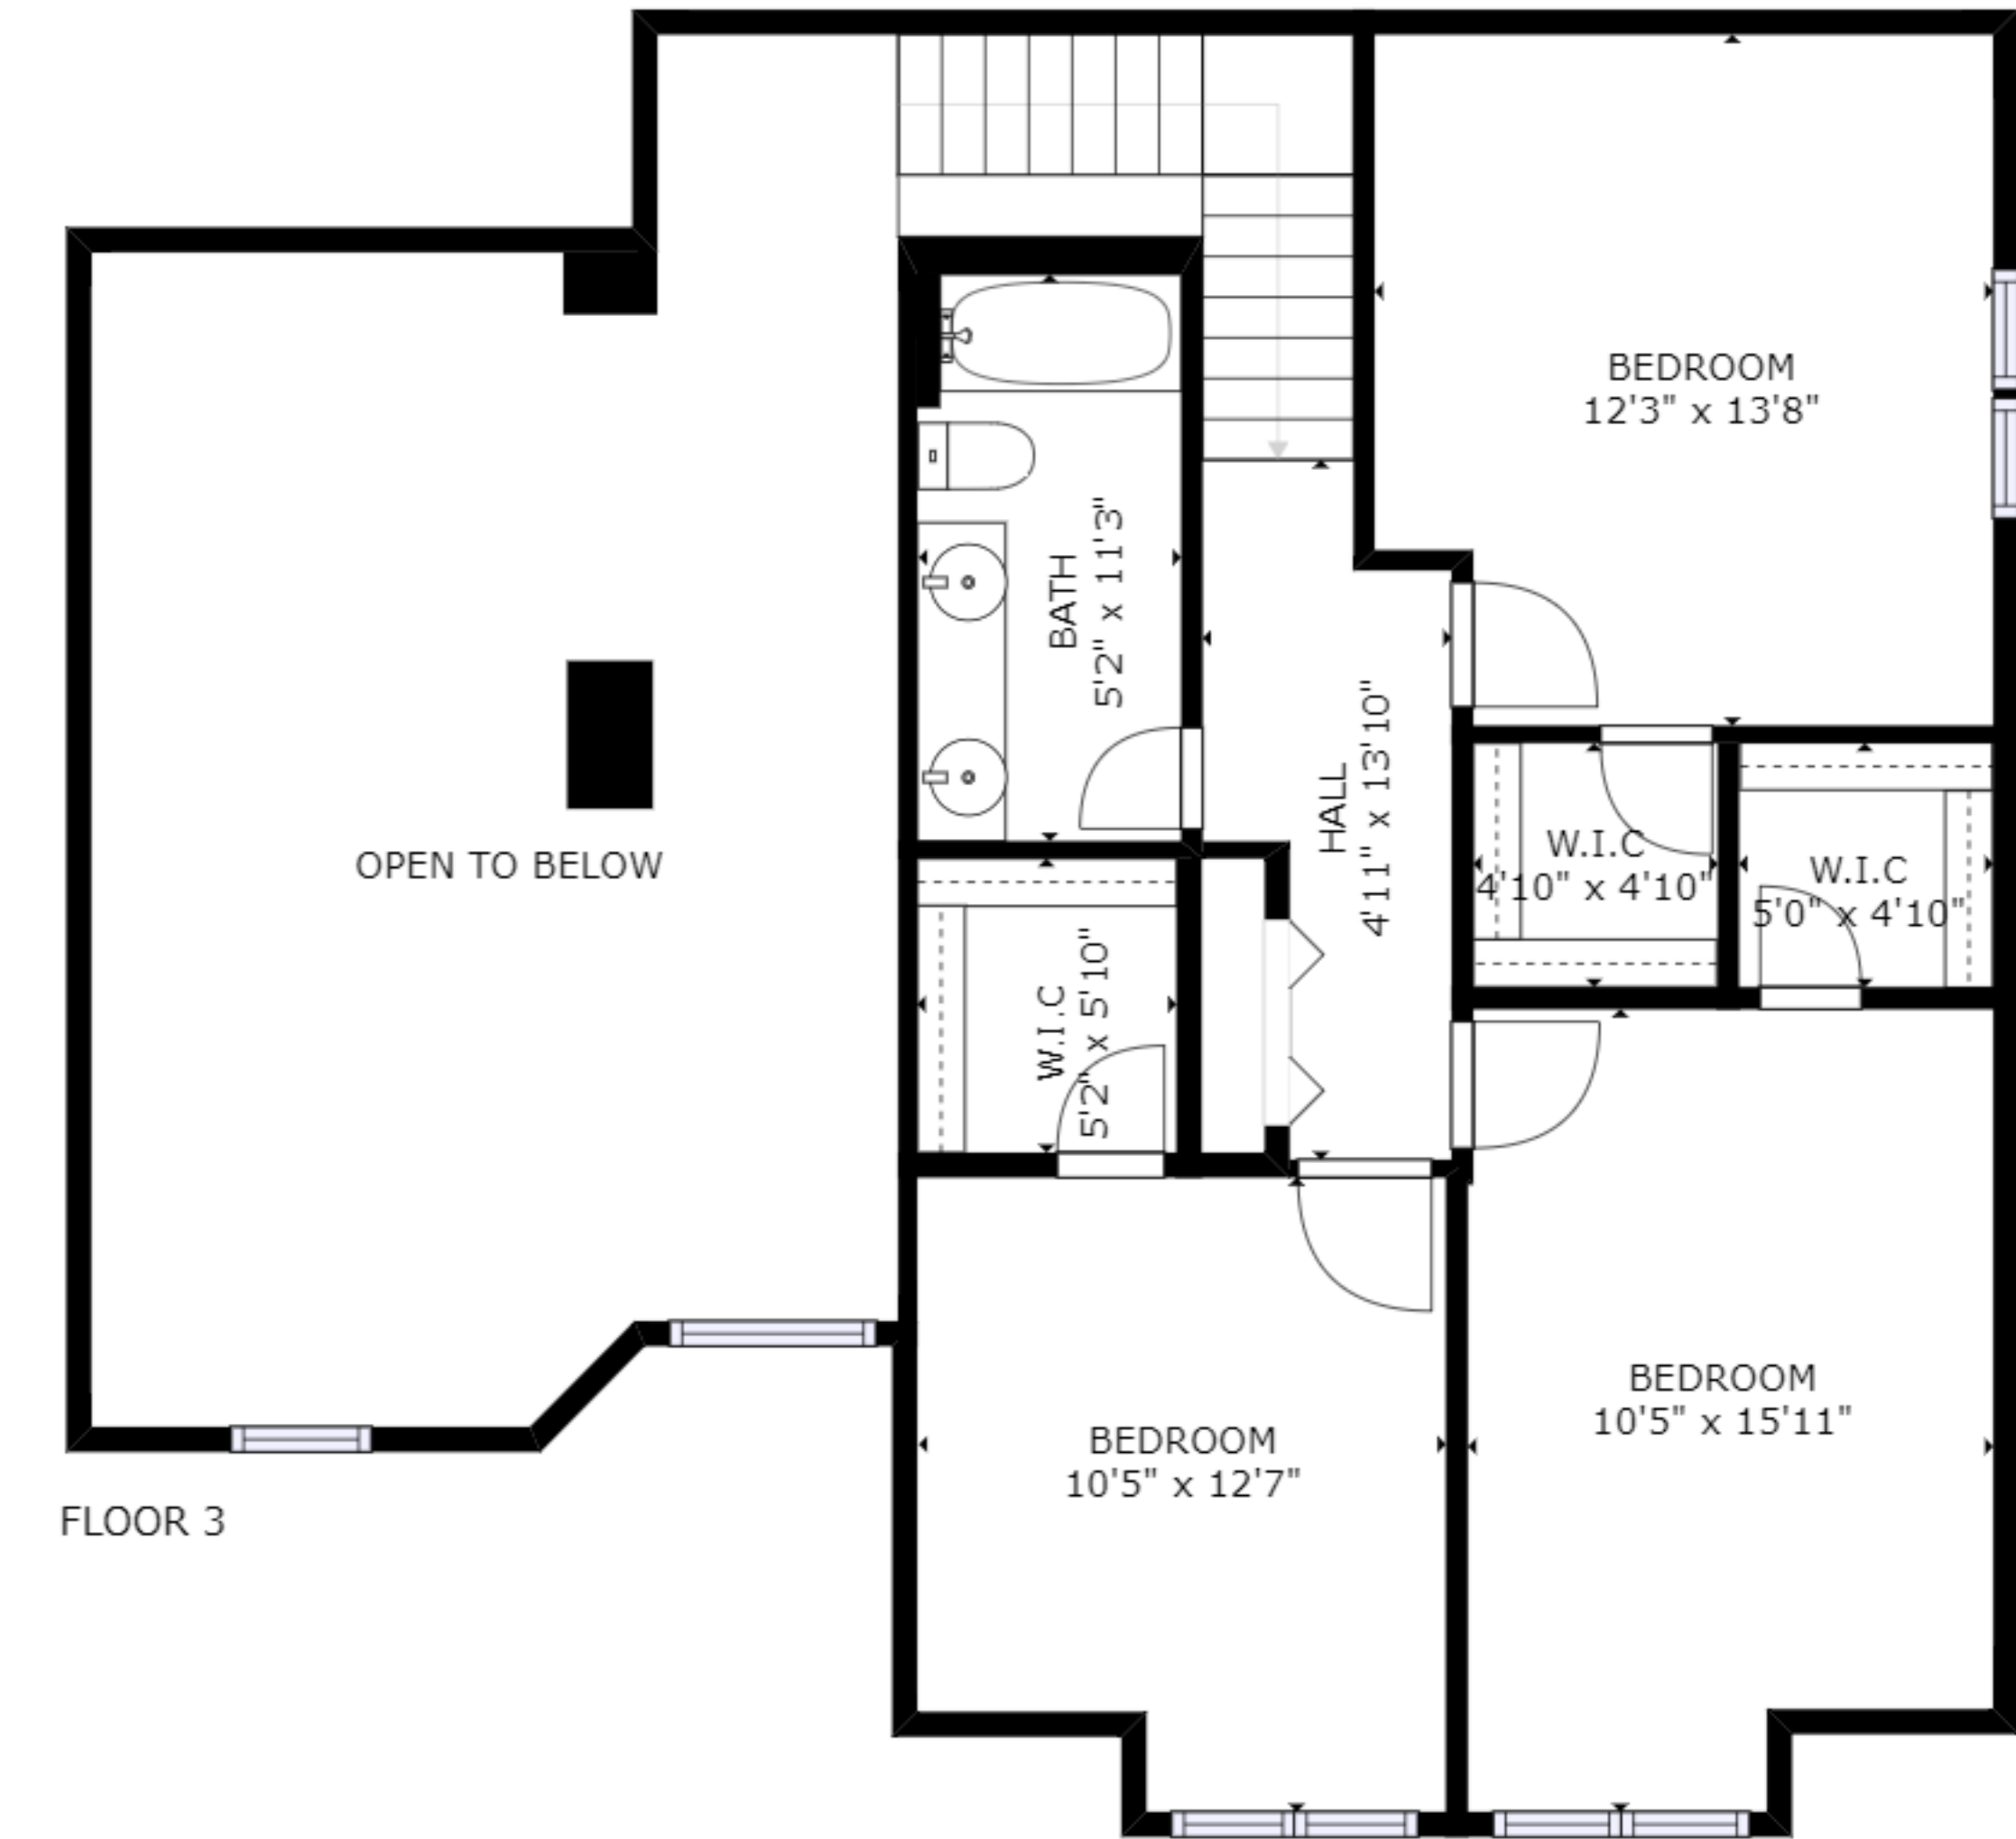

FLOOR 1

FLOOR 2

FLOOR 3

GROSS INTERNAL AREA
 FLOOR 1: 1313 sq. ft, FLOOR 2: 1457 sq. ft
 FLOOR 3: 741 sq. ft, EXCLUDED AREAS:
 GARAGE: 567 sq. ft
 TOTAL: 3511 sq. ft

SIZES AND DIMENSIONS ARE APPROXIMATE, ACTUAL MAY VARY.