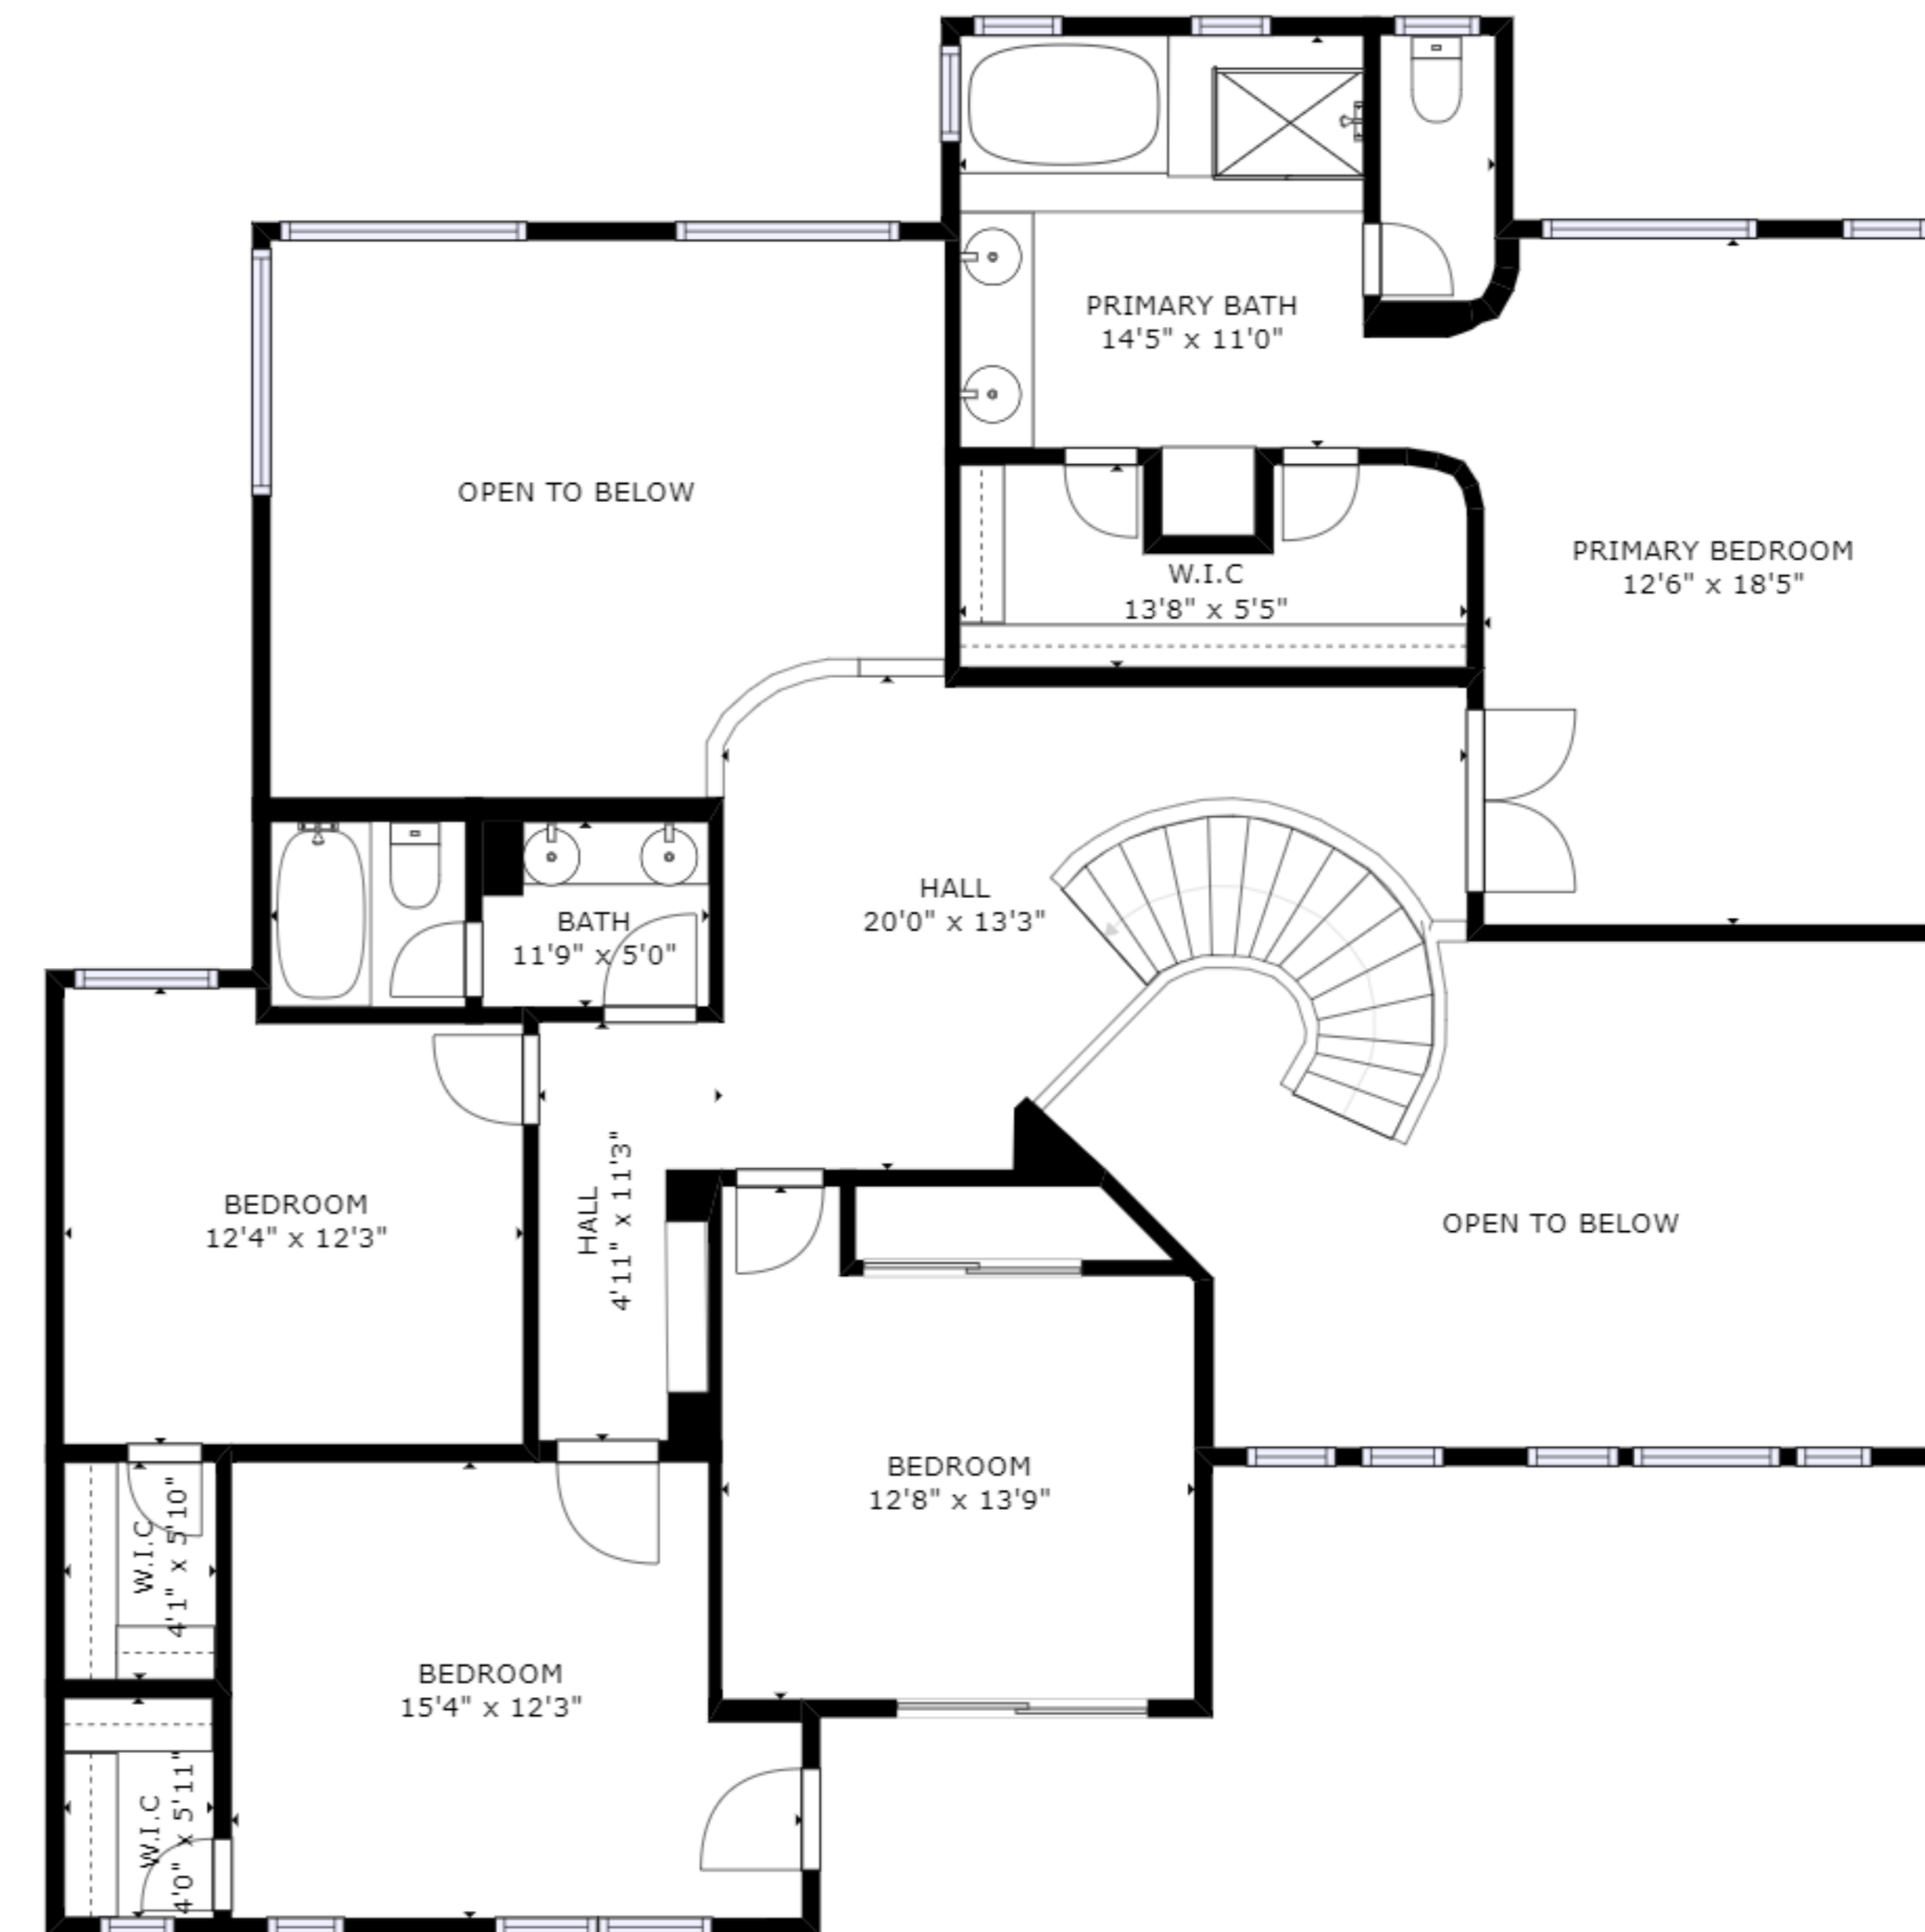

FLOOR 2

FLOOR 3

FLOOR 1

GROSS INTERNAL AREA
 FLOOR 1: 1232 sq. ft, FLOOR 2: 1376 sq. ft
 FLOOR 3: 1416 sq. ft, EXCLUDED AREAS:
 GARAGE: 753 sq. ft
 TOTAL: 4024 sq. ft

SIZES AND DIMENSIONS ARE APPROXIMATE, ACTUAL MAY VARY.