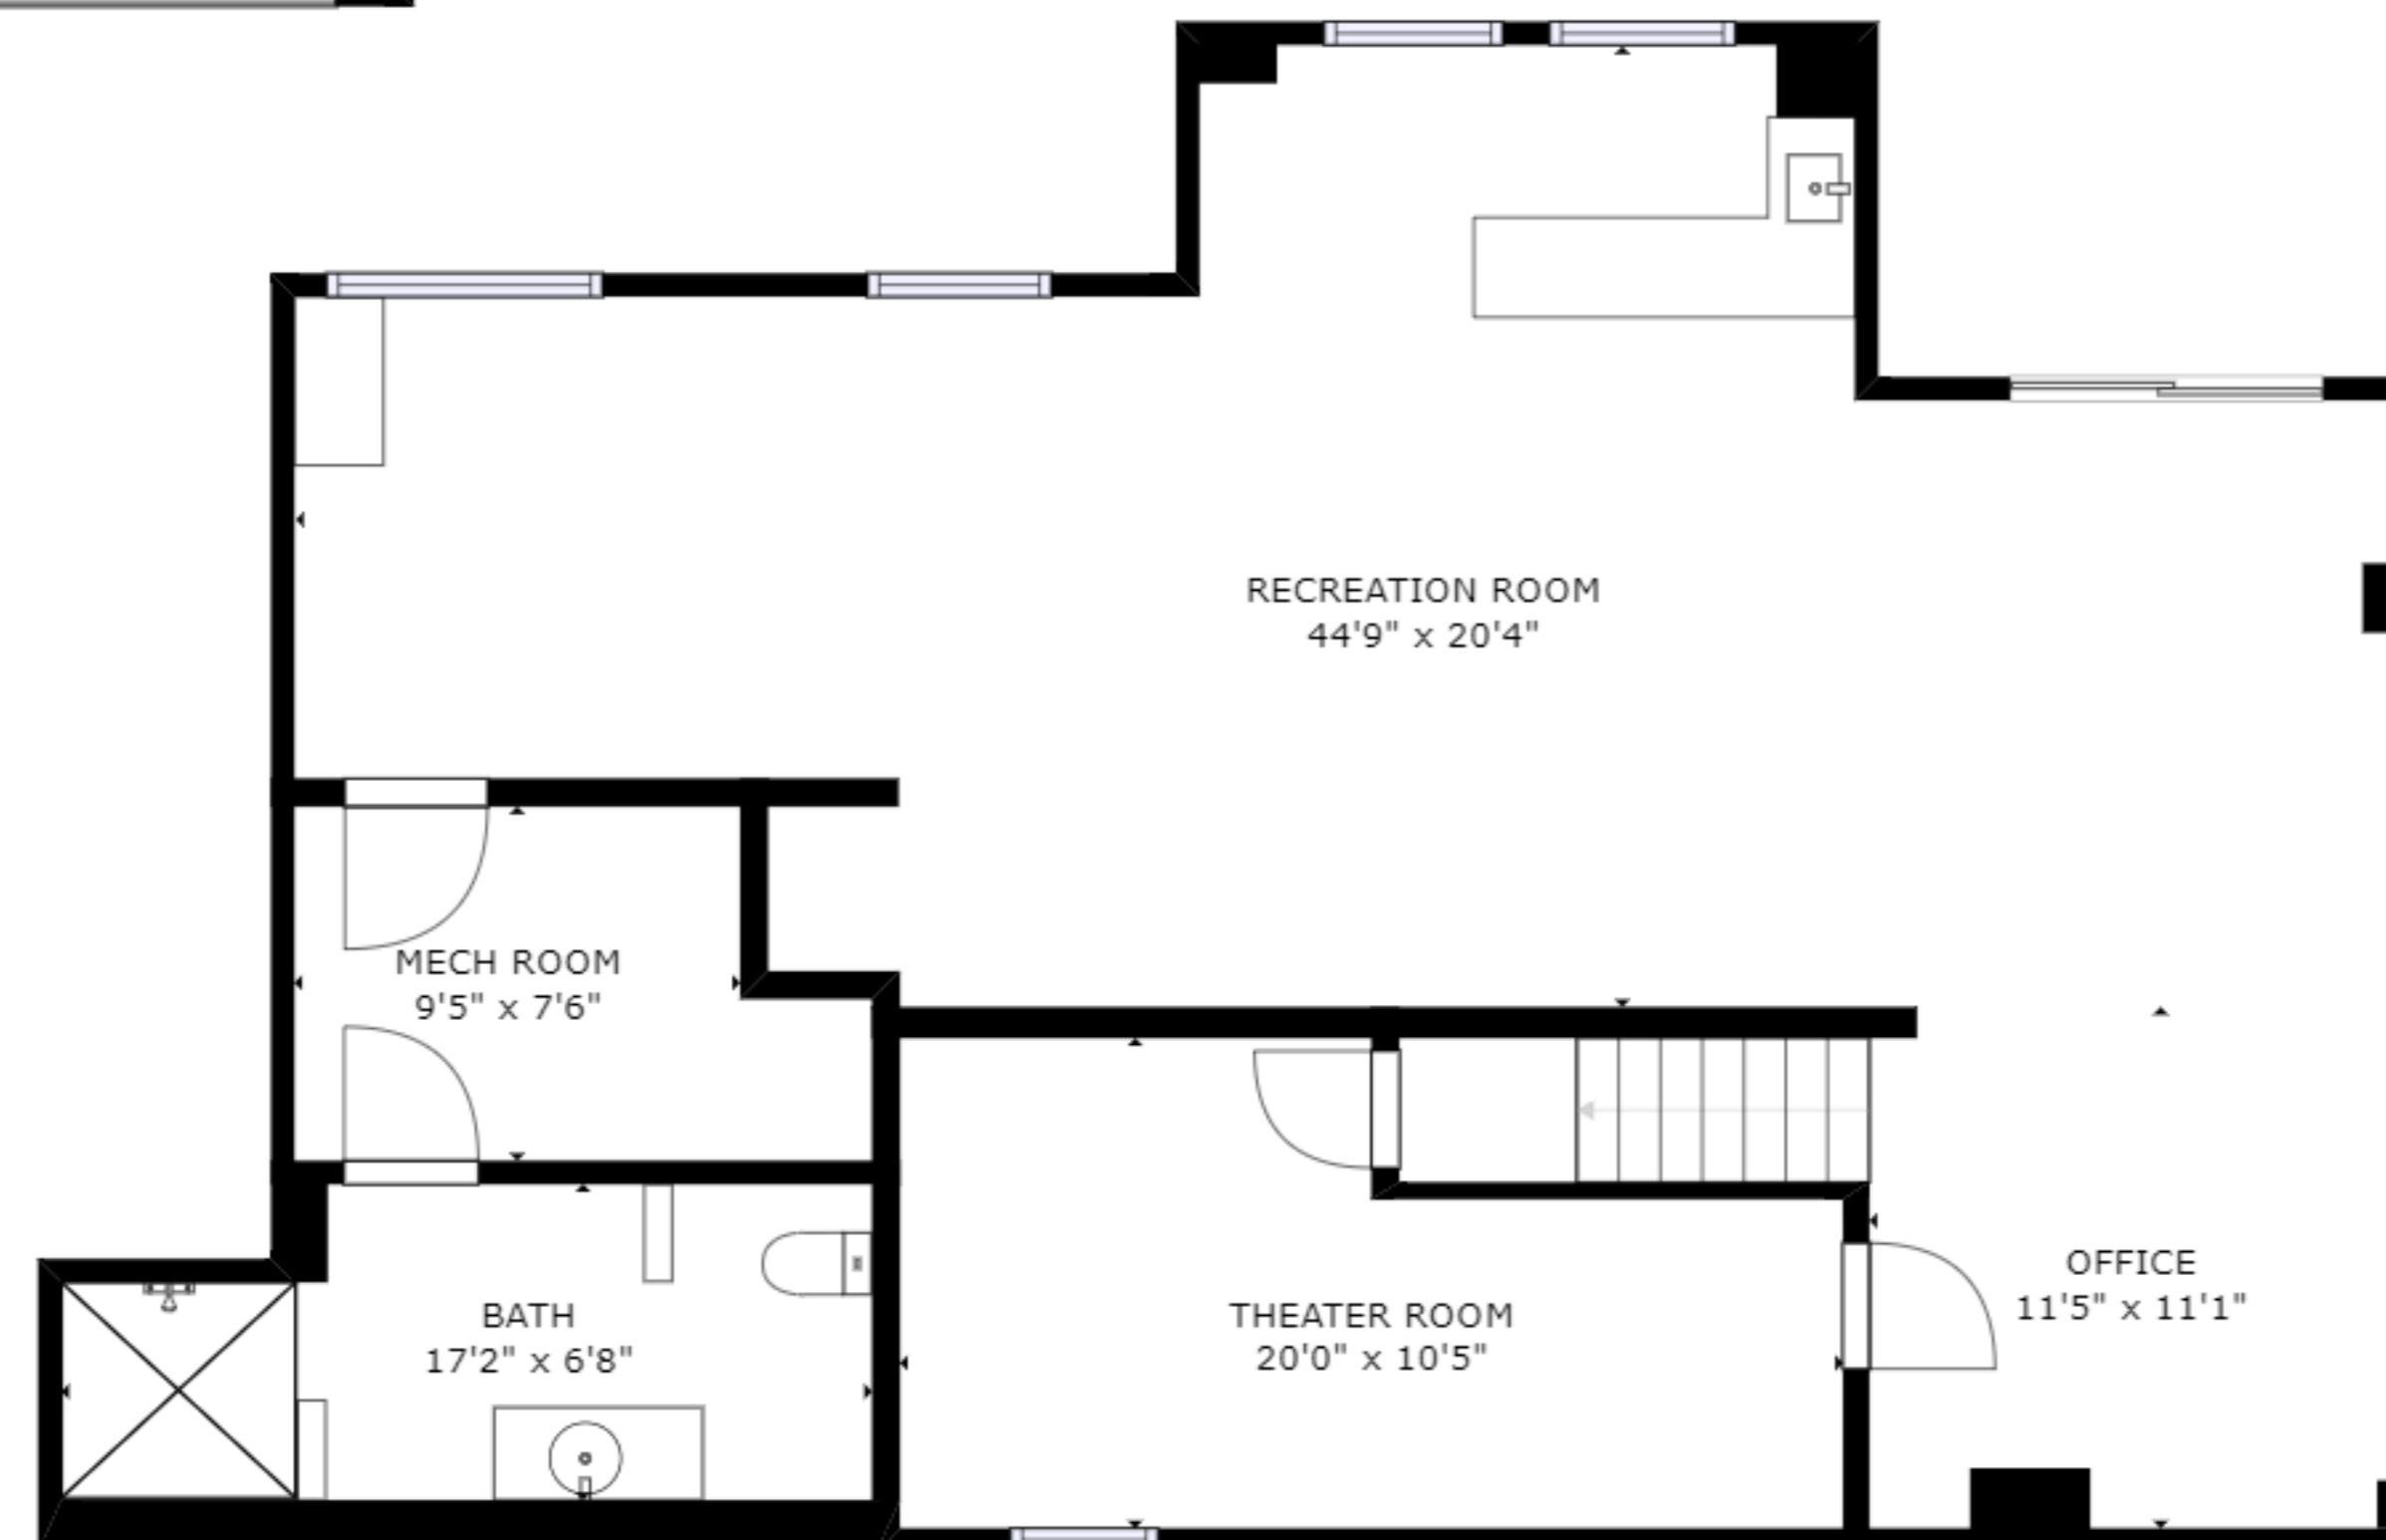

FLOOR 2

FLOOR 3

FLOOR 1

GROSS INTERNAL AREA
 FLOOR 1: 1232 sq. ft, FLOOR 2: 1376 sq. ft
 FLOOR 3: 1416 sq. ft, EXCLUDED AREAS:
 GARAGE: 753 sq. ft
 TOTAL: 4024 sq. ft

SIZES AND DIMENSIONS ARE APPROXIMATE, ACTUAL MAY VARY.