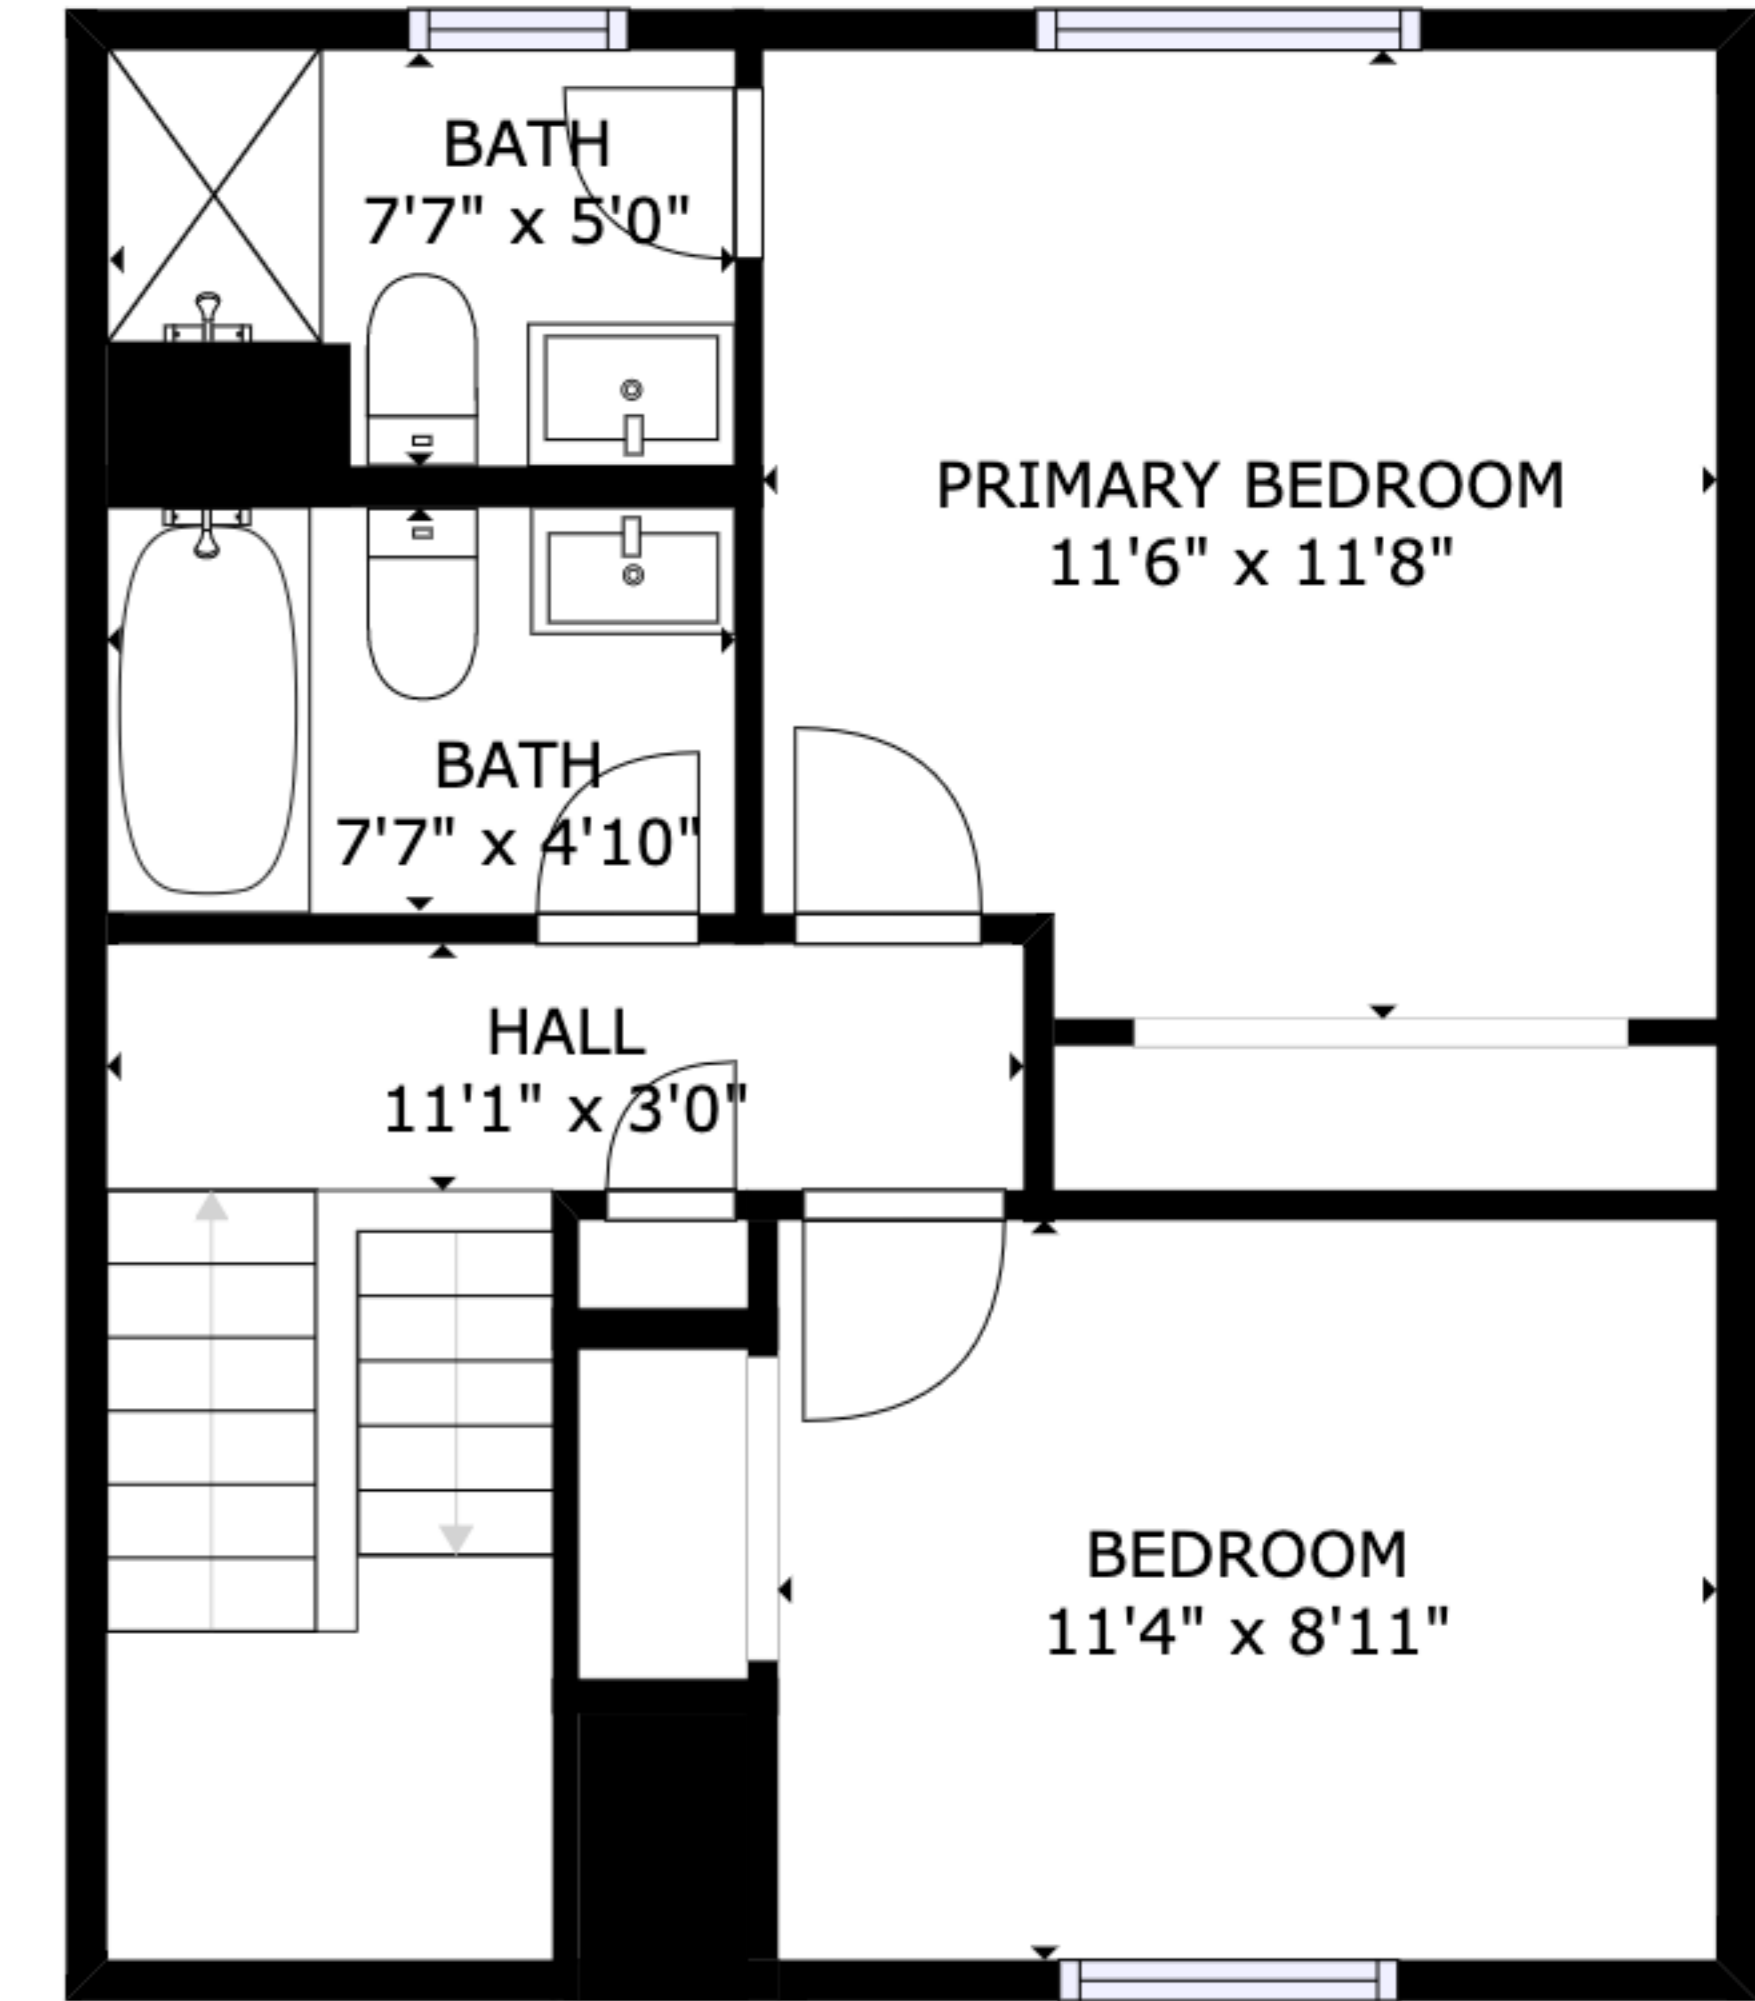

FLOOR 1

FLOOR 2

FLOOR 3

GROSS INTERNAL AREA  
 FLOOR 1: 404 sq. ft, FLOOR 2: 357 sq. ft  
 FLOOR 3: 424 sq. ft, EXCLUDED AREAS:  
 GARAGE: 413 sq. ft  
 TOTAL: 1184 sq. ft  
 SIZES AND DIMENSIONS ARE APPROXIMATE, ACTUAL MAY VARY.