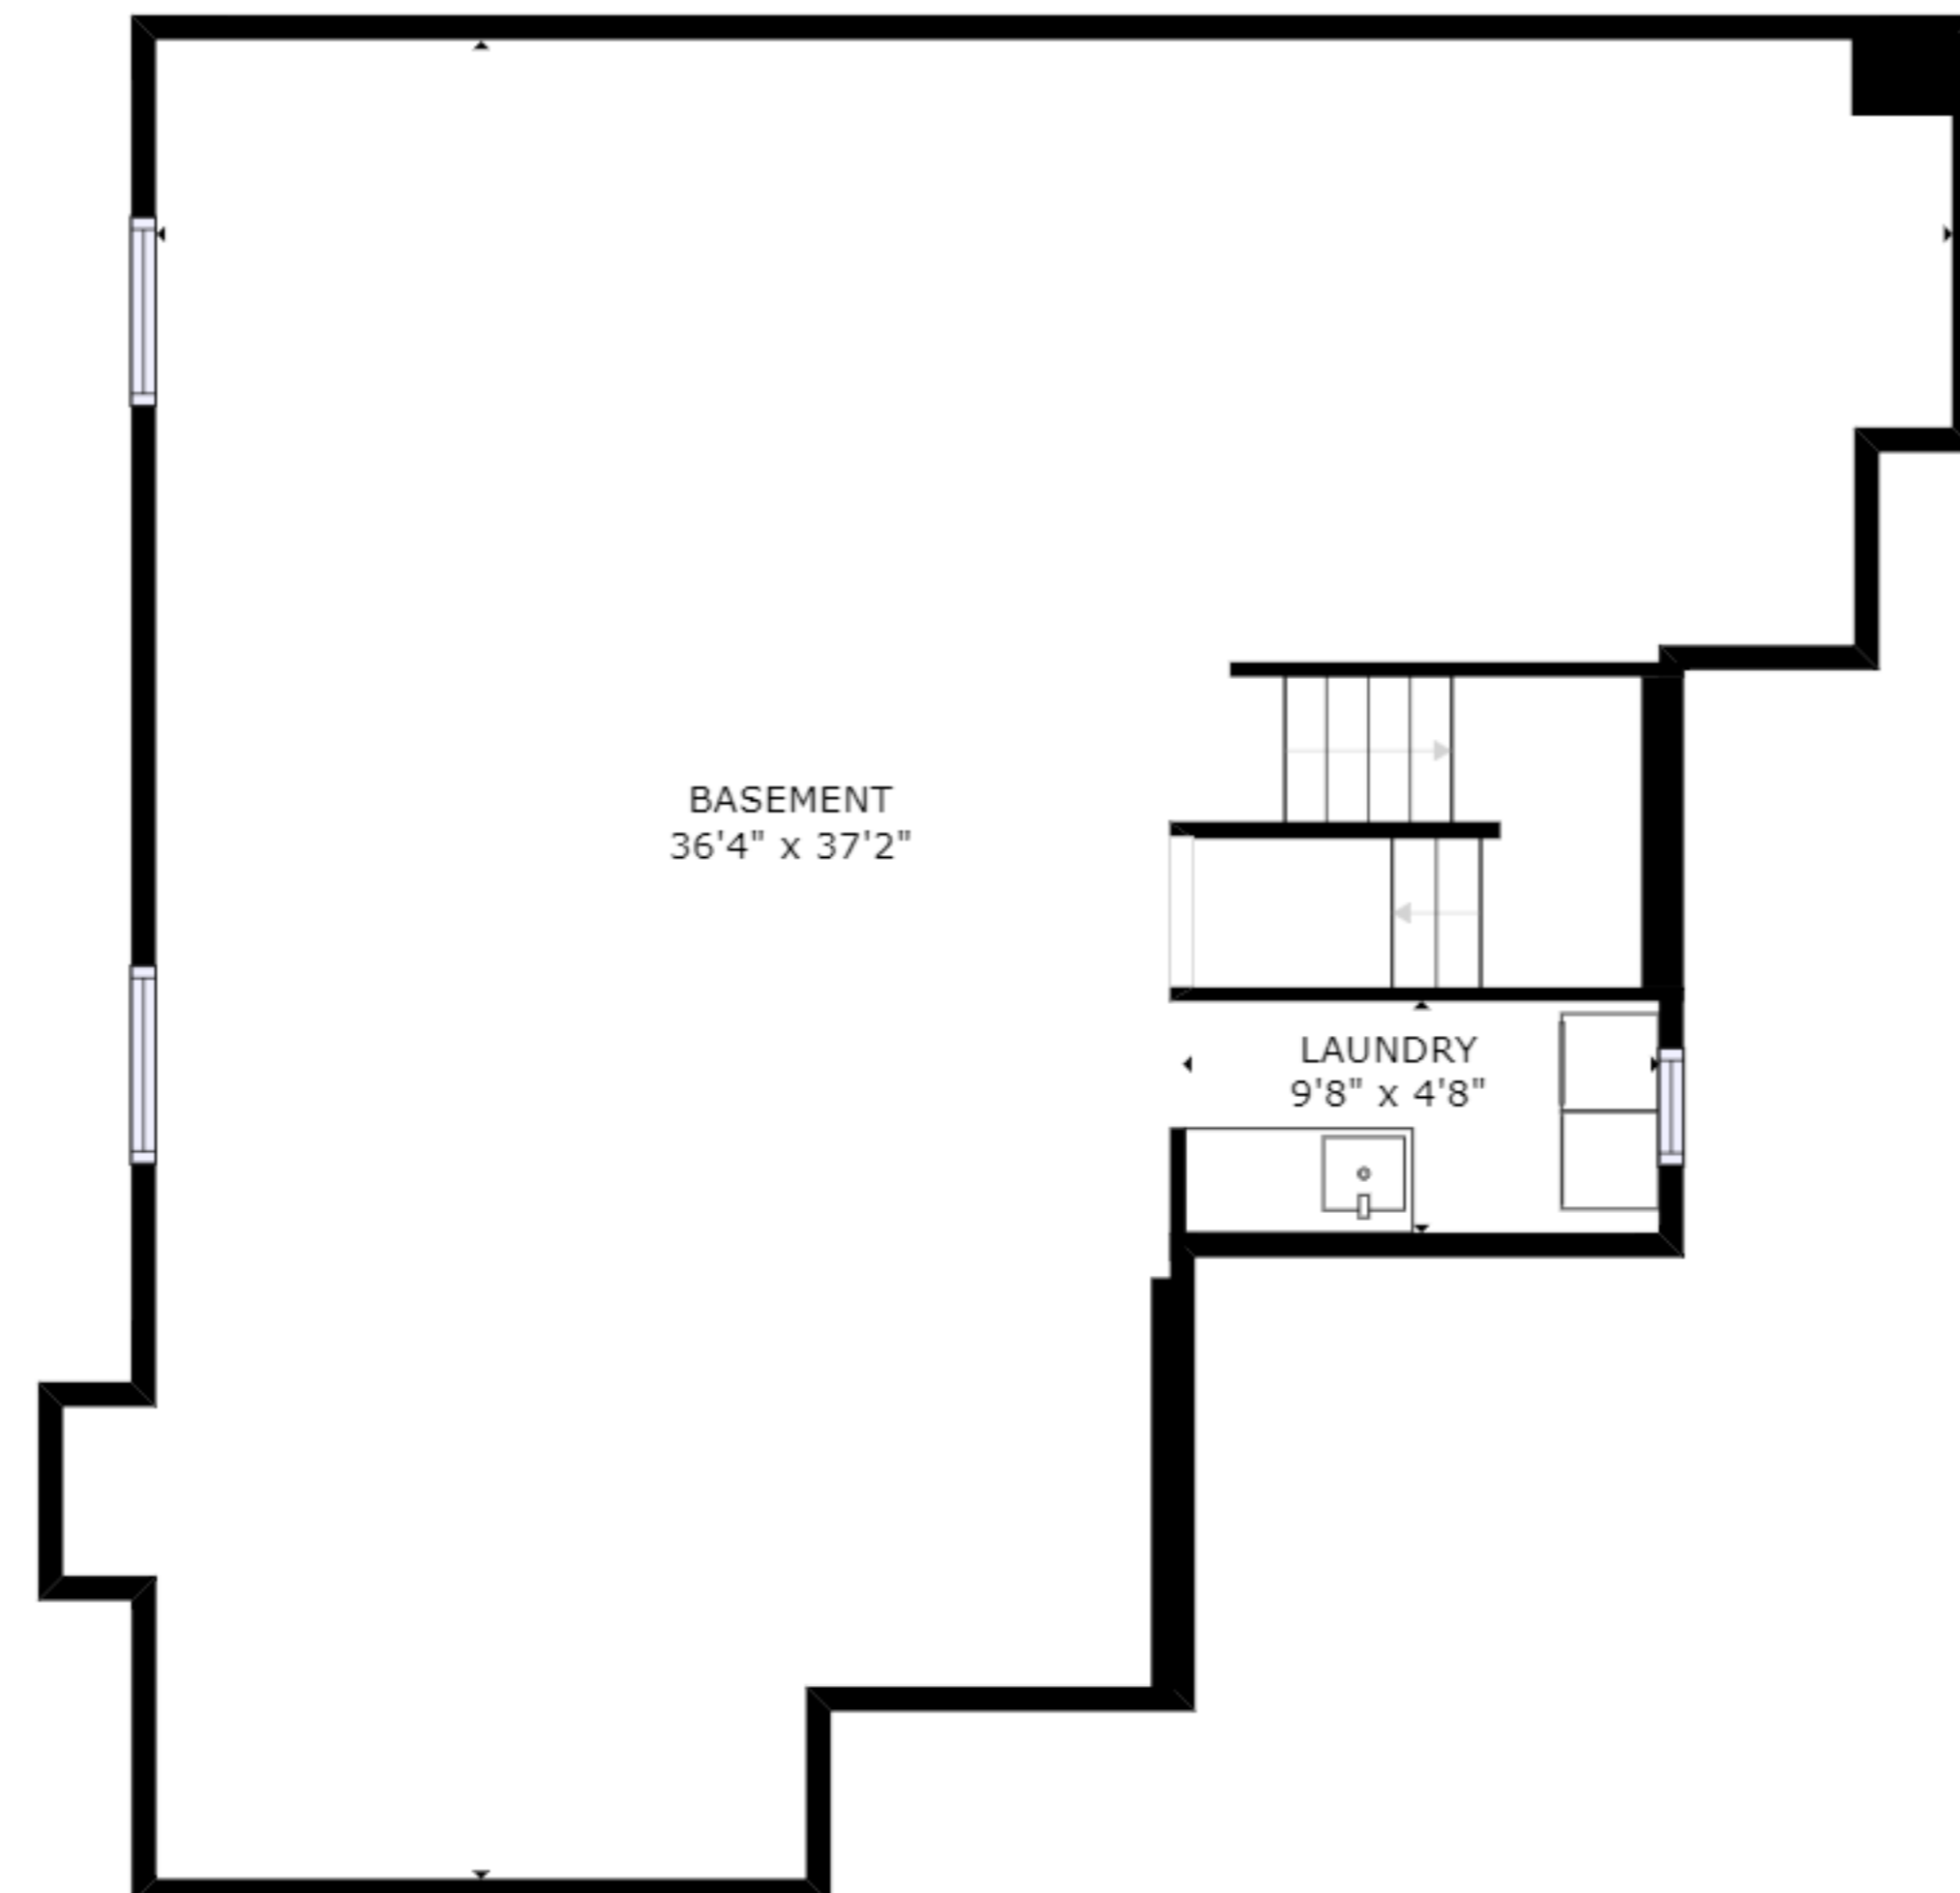

FLOOR 3

FLOOR 1

FLOOR 2

PATIO

GROSS INTERNAL AREA
 FLOOR 1: 1042 sq. ft, FLOOR 2: 1111 sq. ft
 FLOOR 3: 1304 sq. ft
 TOTAL: 3457 sq. ft

SIZES AND DIMENSIONS ARE APPROXIMATE, ACTUAL MAY VARY.